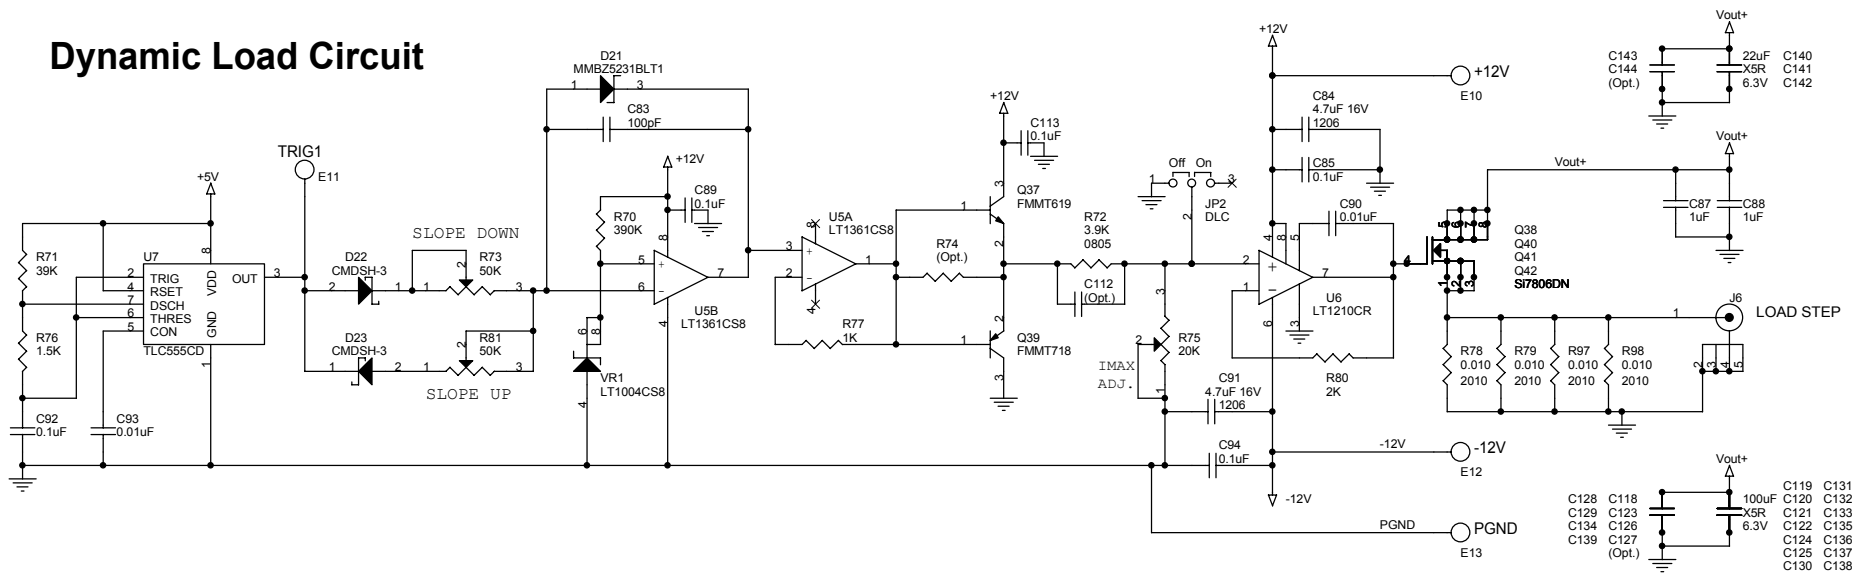

12-Phase Version

LINEAR TECHNOLOGY CORPORATION
 1630 McCarthy Blvd.
 Milpitas, CA. 95035
 Phone : (408) 954-8400 Fax : (408) 434-0507

Title: 6-Phase 90A / 12-Phase 180A High Efficiency Power Supply

Size	Document Number	Rev
	DC561A-A LTC3731CUH	

Date: Tuesday, April 01, 2003 Sheet 1 of 5

Dynamic Load Circuit

Optional External Compensation and Voltage Programming Circuit

LINEAR TECHNOLOGY CORPORATION			
1630 McCarthy Blvd. Milpitas, CA. 95035 Phone : (408) 954-8400 Fax : (408) 434-0507			
Title 6-Phase 90A / 12-Phase 180A High Efficiency Power Supply			
Size	Document Number	DC561A-A LTC3731CUH	Rev
Date:	Tuesday, April 01, 2003	Sheet	5 of 5