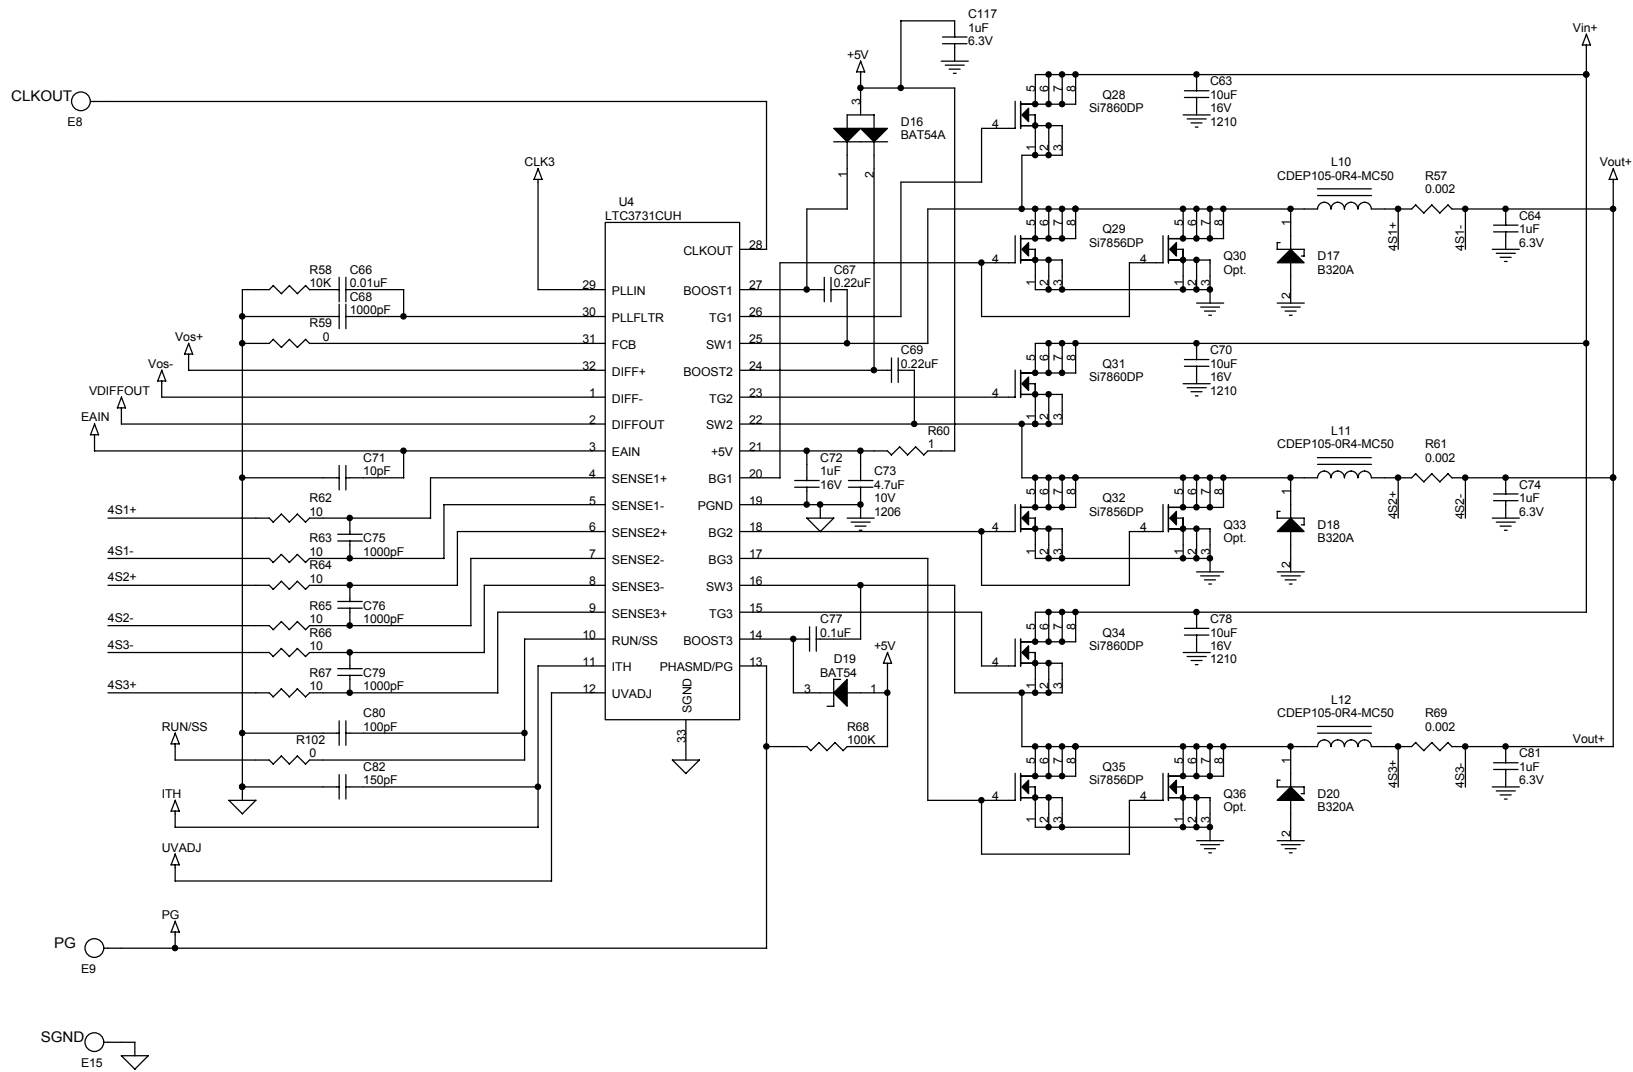

12-Phase Version

LINEAR TECHNOLOGY CORPORATION
 1630 McCarthy Blvd.
 Milpitas, CA. 95035
 Phone : (408) 954-8400 Fax : (408) 434-0507

Title: 6-Phase 90A / 12-Phase 180A High Efficiency Power Supply

Size	Document Number	Rev
	DC561A-A LTC3731CUH	

Date: Tuesday, April 01, 2003 Sheet 1 of 5

Dynamic Load Circuit

Optional External Compensation and Voltage Programming Circuit

LINEAR TECHNOLOGY CORPORATION			
1630 McCarthy Blvd. Milpitas, CA. 95035 Phone : (408) 954-8400 Fax : (408) 434-0507			
Title 6-Phase 90A / 12-Phase 180A High Efficiency Power Supply			
Size	Document Number	DC561A-A LTC3731CUH	Rev
Date:	Tuesday, April 01, 2003	Sheet	5 of 5