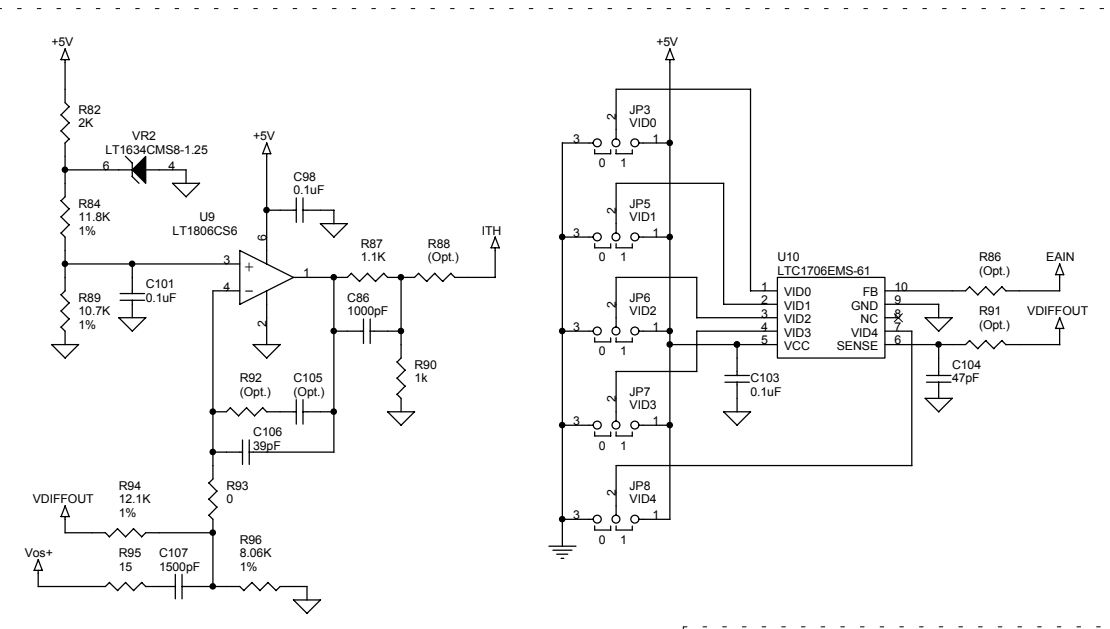

12-Phase Version

LINEAR TECHNOLOGY CORPORATION
 1630 McCarthy Blvd.
 Milpitas, CA. 95035
 Phone : (408) 954-8400 Fax : (408) 434-0507

Title: 6-Phase 90A / 12-Phase 180A High Efficiency Power Supply

Size	Document Number	Rev
	DC561A-A LTC3731CUH	

Date: Tuesday, April 01, 2003 Sheet 1 of 5

Dynamic Load Circuit

Optional External Compensation and Voltage Programming Circuit

LINEAR TECHNOLOGY CORPORATION			
1630 McCarthy Blvd. Milpitas, CA. 95035 Phone : (408) 954-8400 Fax : (408) 434-0507			
Title 6-Phase 90A / 12-Phase 180A High Efficiency Power Supply			
Size	Document Number	DC561A-A LTC3731CUH	Rev
Date:	Tuesday, April 01, 2003	Sheet	5 of 5