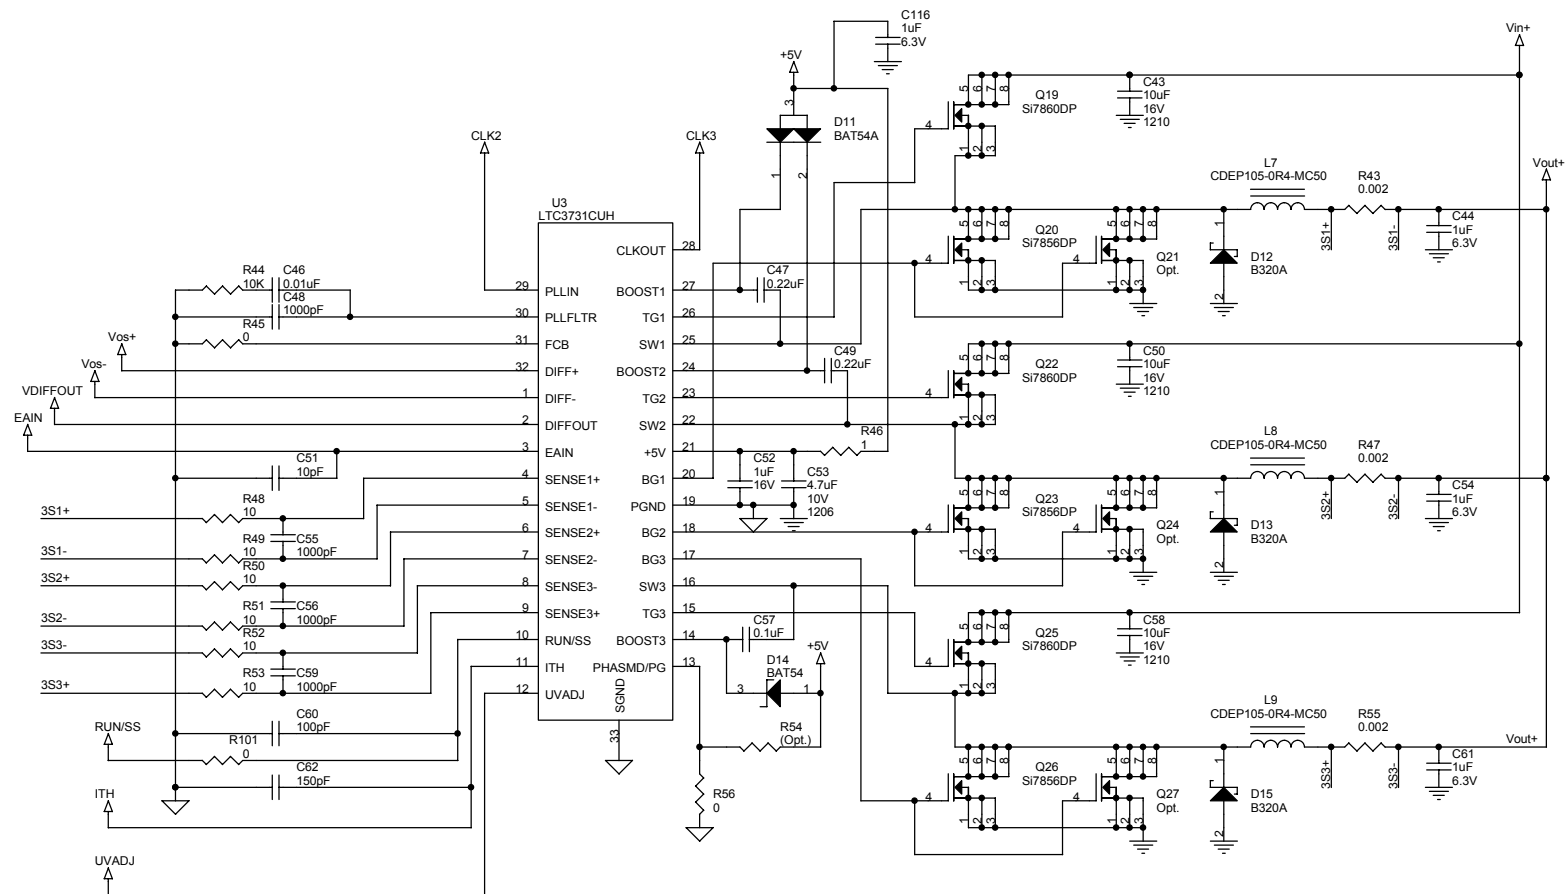

12-Phase Version

LINEAR TECHNOLOGY CORPORATION
 1630 McCarthy Blvd.
 Milpitas, CA. 95035
 Phone : (408) 954-8400 Fax : (408) 434-0507

Title: 6-Phase 90A / 12-Phase 180A High Efficiency Power Supply

Size	Document Number	Rev
	DC561A-A LTC3731CUH	

Date: Tuesday, April 01, 2003 Sheet 1 of 5

Dynamic Load Circuit

Optional External Compensation and Voltage Programming Circuit

LINEAR TECHNOLOGY CORPORATION			
1630 McCarthy Blvd. Milpitas, CA. 95035 Phone : (408) 954-8400 Fax : (408) 434-0507			
Title 6-Phase 90A / 12-Phase 180A High Efficiency Power Supply			
Size	Document Number	DC561A-A LTC3731CUH	Rev
Date:	Tuesday, April 01, 2003	Sheet	5 of 5