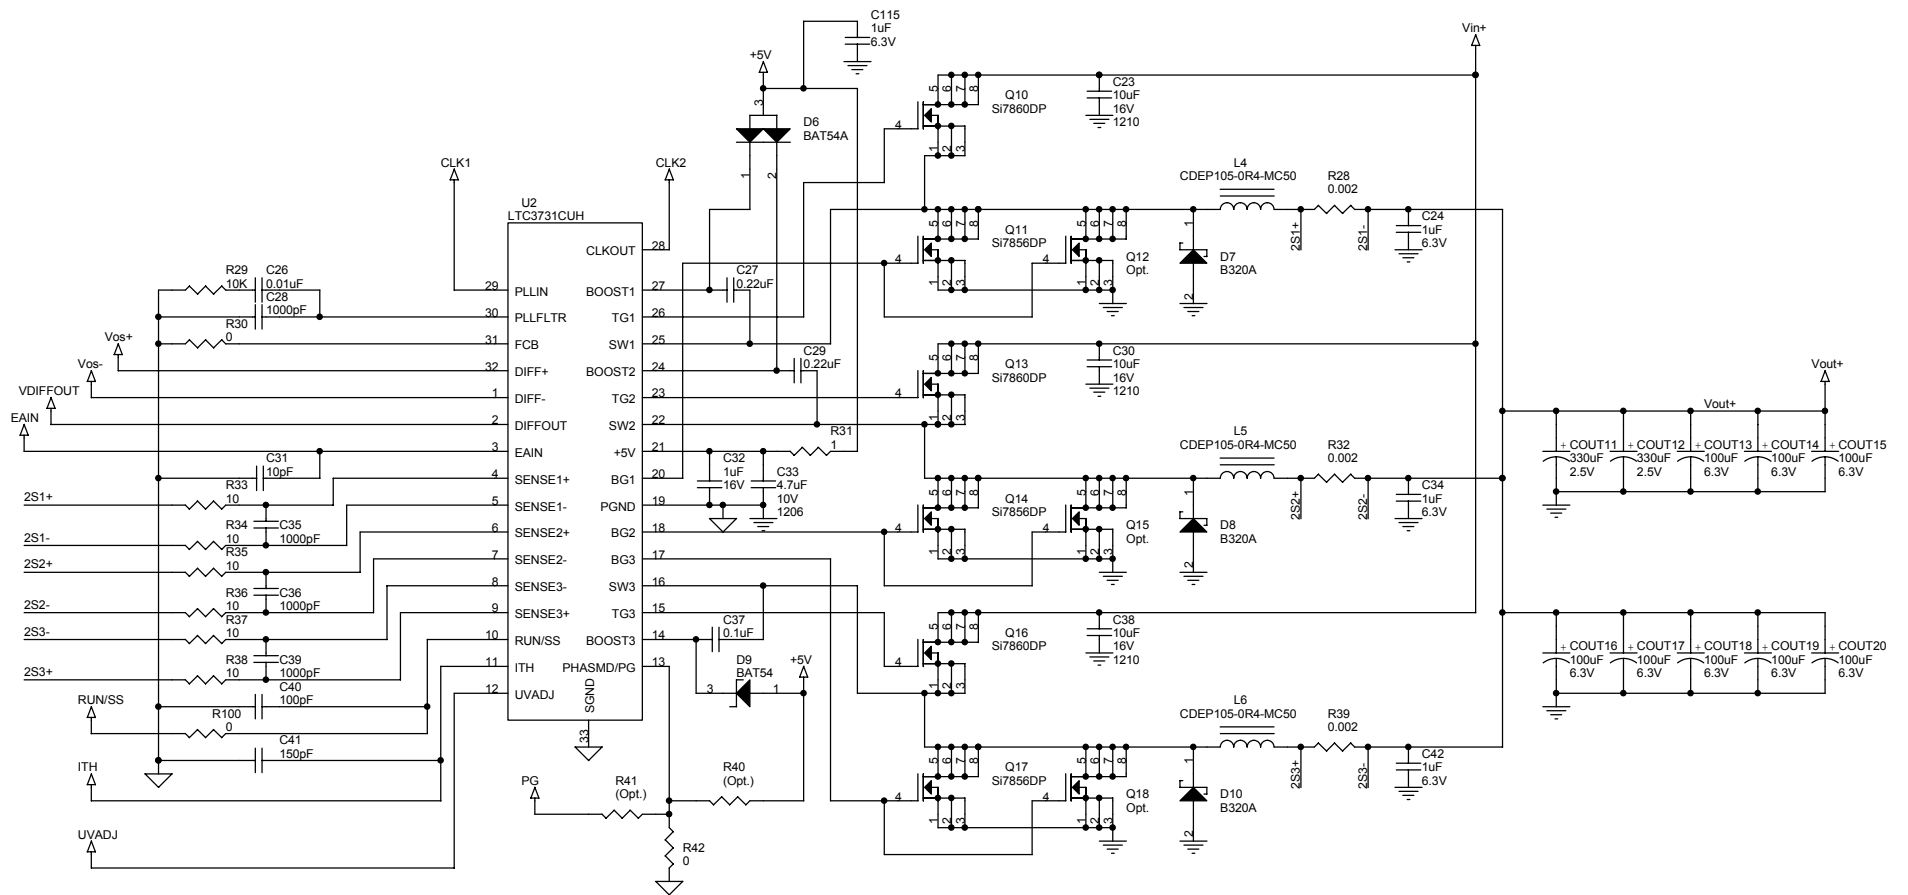

12-Phase Version

LINEAR TECHNOLOGY CORPORATION
 1630 McCarthy Blvd.
 Milpitas, CA. 95035
 Phone : (408) 954-8400 Fax : (408) 434-0507

Title: 6-Phase 90A / 12-Phase 180A High Efficiency Power Supply

Size	Document Number	Rev
	DC561A-A LTC3731CUH	

Date: Tuesday, April 01, 2003 Sheet 1 of 5

Dynamic Load Circuit

Optional External Compensation and Voltage Programming Circuit

LINEAR TECHNOLOGY CORPORATION			
1630 McCarthy Blvd. Milpitas, CA. 95035 Phone : (408) 954-8400 Fax : (408) 434-0507			
Title 6-Phase 90A / 12-Phase 180A High Efficiency Power Supply			
Size	Document Number	DC561A-A LTC3731CUH	Rev
Date:	Tuesday, April 01, 2003	Sheet	5 of 5