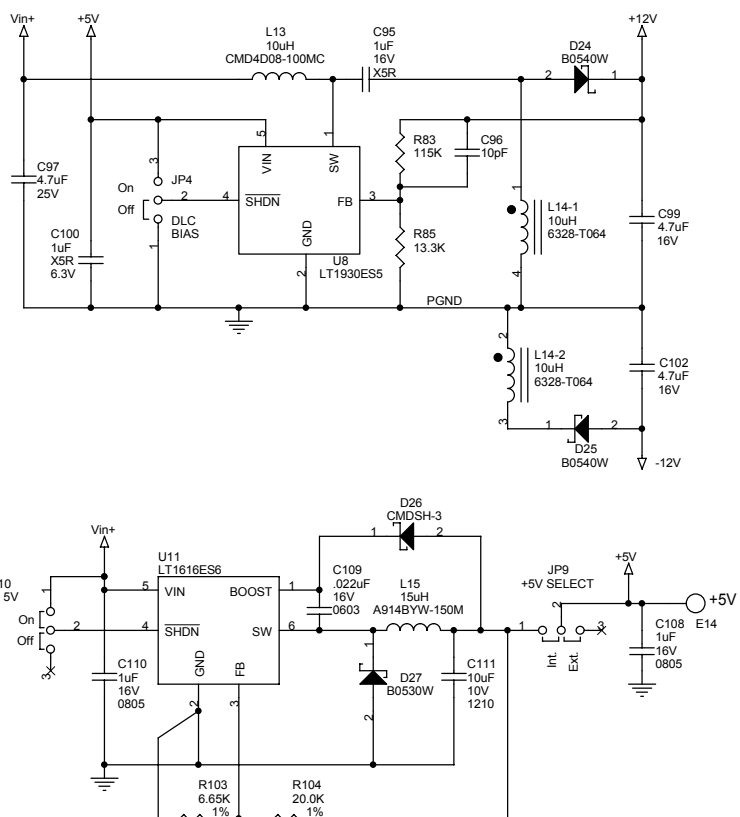

12-Phase Version

LINEAR TECHNOLOGY CORPORATION
 1630 McCarthy Blvd.
 Milpitas, CA. 95035
 Phone : (408) 954-8400 Fax : (408) 434-0507

Title: 6-Phase 90A / 12-Phase 180A High Efficiency Power Supply

Size	Document Number	Rev
	DC561A-A LTC3731CUH	

Date: Tuesday, April 01, 2003 Sheet 1 of 5

Dynamic Load Circuit

Optional External Compensation and Voltage Programming Circuit

LINEAR TECHNOLOGY CORPORATION			
1630 McCarthy Blvd. Milpitas, CA. 95035 Phone : (408) 954-8400 Fax : (408) 434-0507			
Title 6-Phase 90A / 12-Phase 180A High Efficiency Power Supply			
Size	Document Number	DC561A-A LTC3731CUH	Rev
Date:	Tuesday, April 01, 2003	Sheet	5 of 5