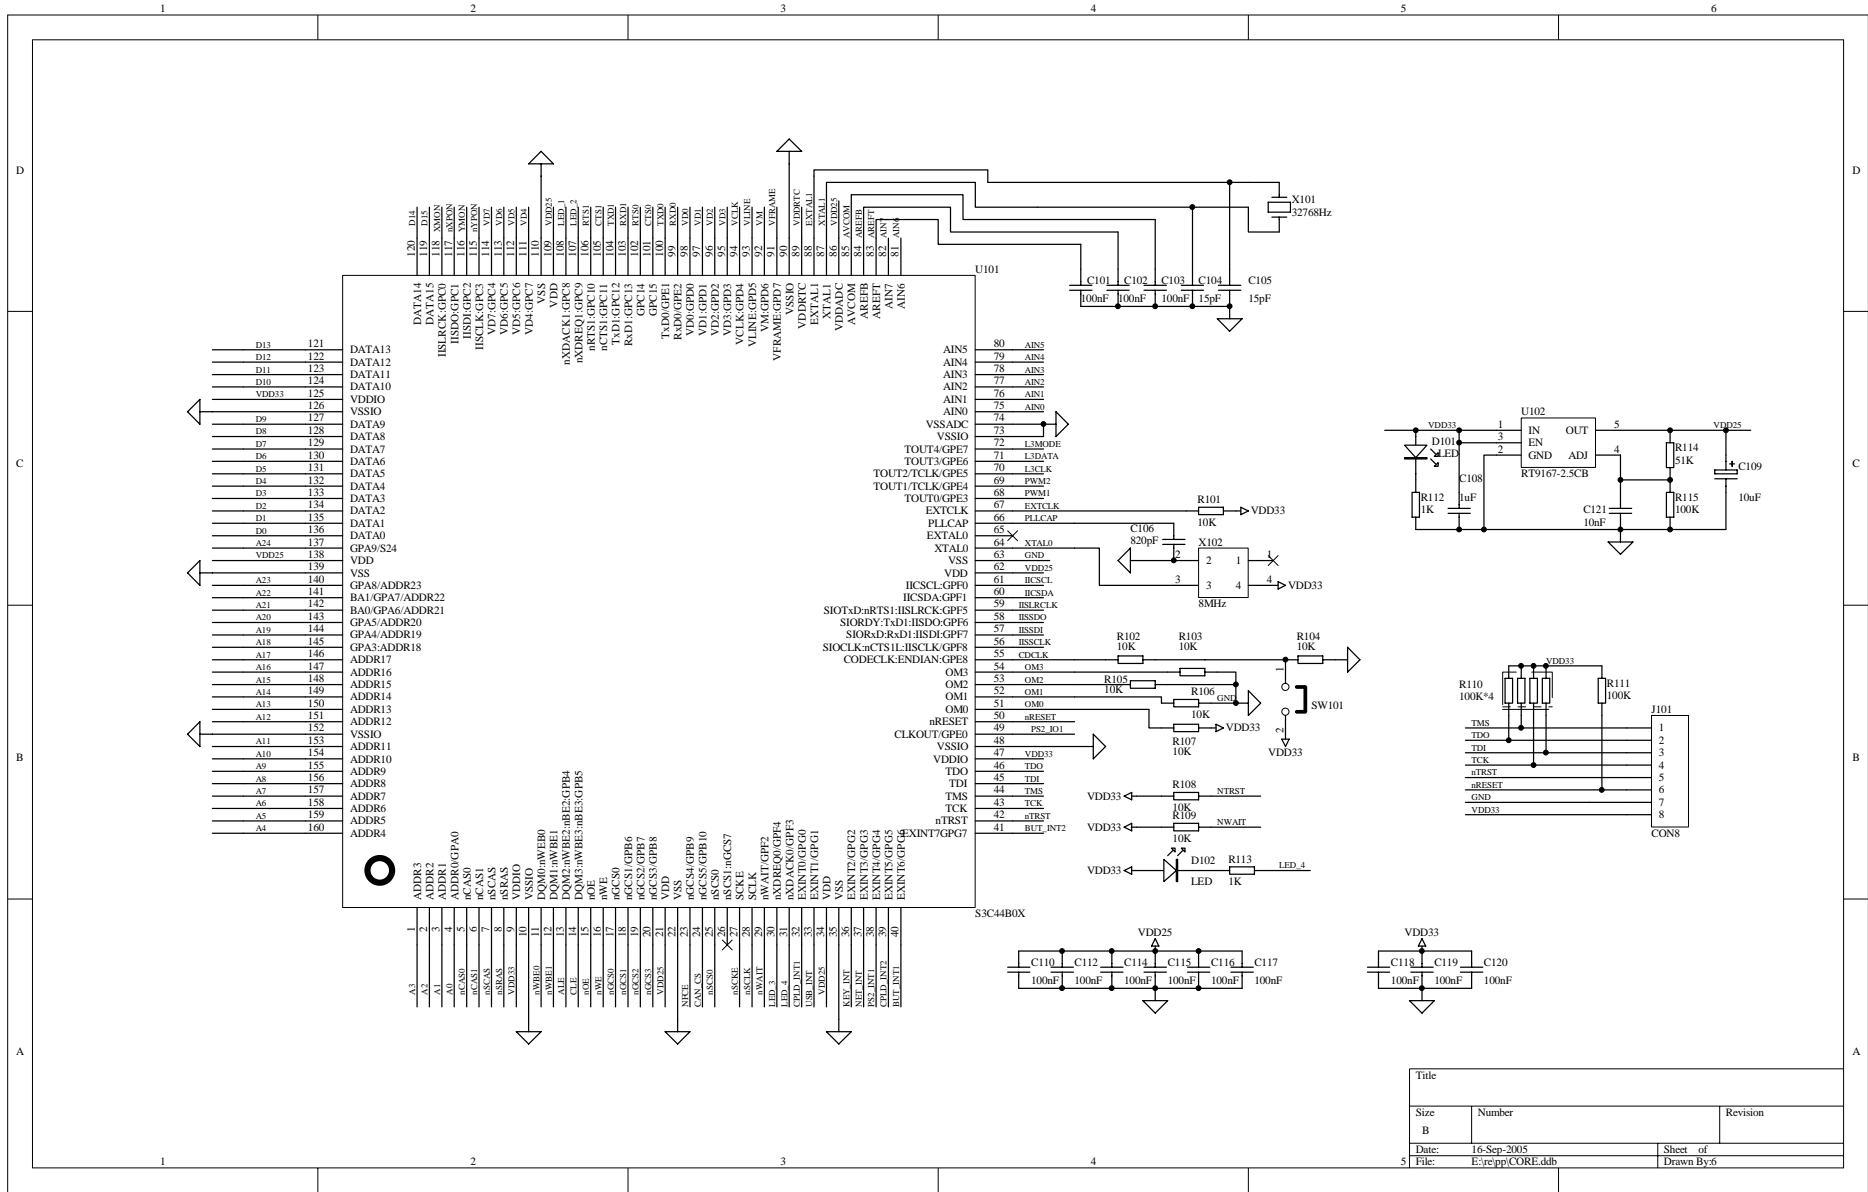

S3C44B0X
10.SCH

S3C44B0X_CPU

S3C44B0X_RTC

S3C44B0X
11.SCH

S3C44B0X_SDRAM

S3C44B0X_CONNECTOR

Title		
Size	Number	Revision
B		
Date:	16-Sep-2005	Sheet of
File:	E:\rc\pp\CORE.ddb	Drawn By:

Title		
Size	Number	Revision
B		
Date:	16-Sep-2005	Sheet of
File:	E:\rcpp\CORE.dcb	Drawn By:6