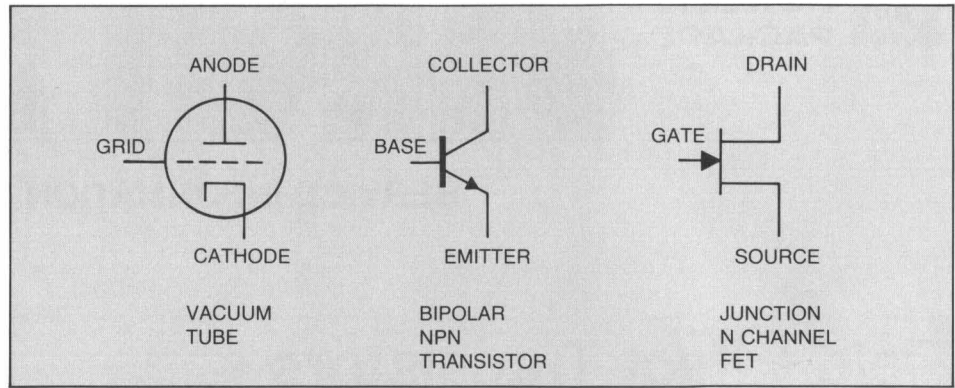

Figure 2 shows the circuit symbol for the *n*-channel JFET. Note that the gate line has an arrowhead whose direction indicates the type of the device. The arrow points inward if the substrate is made from *n* material, and points away from the substrate if made from *p* material.

spectively, on a vacuum tube. The FET responds to the electric field created by the voltage on the gate. Varying the gate voltage will vary current flow ("channel current") between source and drain.

Enhancement vs. Depletion

FETs can be made out of *p*-doped (positive) material or *n*-doped (negative) material, just as bipolar transistors can be PNP or NPN. The direction of the arrow on the symbol indicates *p* or *n*. The arrow points to *n*-channel, just as in the bipolar case. That is, in a PNP bipolar transistor the arrow points to *n* material (the base). In an NPN transistor the arrow points toward the emitter (again *n* material).

In FETs the arrow points inward if the substrate is made from *n* material (and points away from the substrate if made from *p* material). See Figure 4.

Depletion-Type MOSFET Physical Operation

Figure 5 shows the basic structure (simplified and idealized) of an *n*-channel depletion-type MOSFET. As shown, the *n*-channel device is formed on a *p*-type silicon substrate.