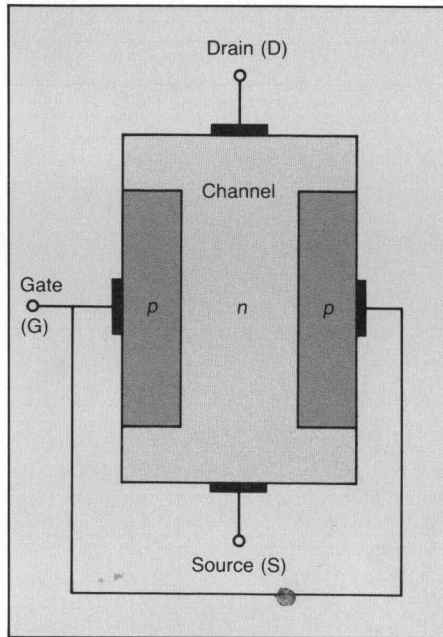

JFET Physical Operation

Figure 1 shows the basic structure (simplified and idealized) of the *n*-channel JFET. It consists of a slab of *n*-type silicon with *p*-type silicon diffused on both sides. The *n* region is called the channel, while the *p*-type regions are electrically connected together and form the gate. Metal contacts are made to both ends of the channel, with the terminals called the source (S) and the drain (D). Similarly, a metal contact is made to the

Figure 1. Basic structure of *n*-channel JFET.

p-type region to provide the gate terminal (G). The *p*-channel FET works in a similar manner except for a reversal of polarities of all currents and voltages.

Figure 2 shows the circuit symbol for the *n*-channel JFET. Note that the gate line has an arrowhead whose direction indicates the type of the device. The arrow points inward if the substrate is made from *n* material, and points away from the substrate if made from *p* material.