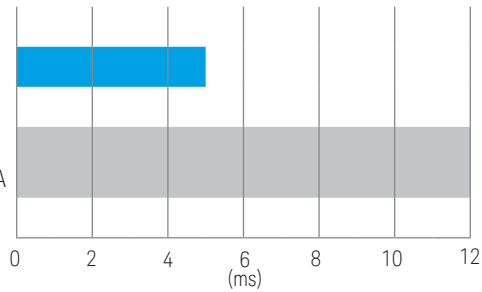

Keysight E5071C ENA Series Network Analyzer - Hardware Enhancement

ENA continues to provide best-in-class performance to customers.

Key features:

- 2x faster measurement speed than any other competitive VNA
- 4x faster Save/Recall time than previous hardware configuration's E5071C ¹
- Improved boot time by more than 30 percent

E5071C
Other
company's VNA

Measurement speed, E5071C vs. other company's RF VNA

Start 1 GHz , Stop 1.2 GHz, IFBW 100 kHz, 201 points, Full 2-port calibration, Display update OFF, RF range fixed mode: ON²