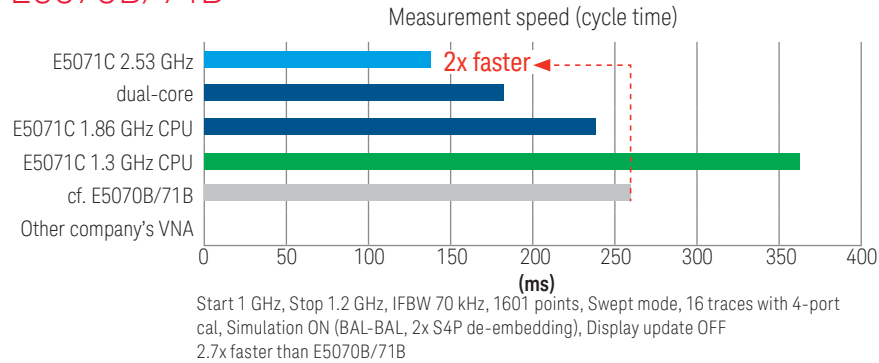

E5071C
Other
company's VNA

Measurement speed, E5071C vs. other company's RF VNA

Start 1 GHz , Stop 1.2 GHz, IFBW 100 kHz, 201 points, Full 2-port calibration, Display update OFF, RF range fixed mode: ON²

Hardware update:

- CPU: upgraded 1.86 GHz Intel Celeron single-core processor with 2.53 GHz Intel Core i7 dual-core processor
- Storage device: HDD (Hard disk drive) to SSD (Solid state drive)
- Upgrade kits available

1) Compared to E5071C with 1.3 GHz CPU which was shipped before Sep 2011

2) Other conditions: Refer to data sheet table 44

Keysight E5071C ENA Series Network Analyzer - Hardware Enhancement

Speed comparison vs. previous E5071C and E5070B/71B