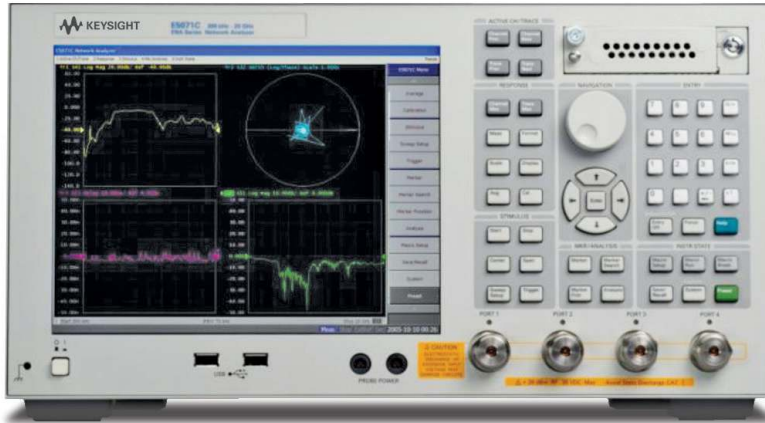

Keysight E5071C ENA Series Network Analyzer - Hardware Enhancement

ENA continues to provide best-in-class performance to customers.

Key features:

- 2x faster measurement speed than any other competitive VNA
- 4x faster Save/Recall time than previous hardware configuration's E5071C ¹
- Improved boot time by more than 30 percent

E5071C
Other
company's VNA

Measurement speed, E5071C vs. other company's RF VNA

Start 1 GHz , Stop 1.2 GHz, IFBW 100 kHz, 201 points, Full 2-port calibration, Display update OFF, RF range fixed mode: ON²