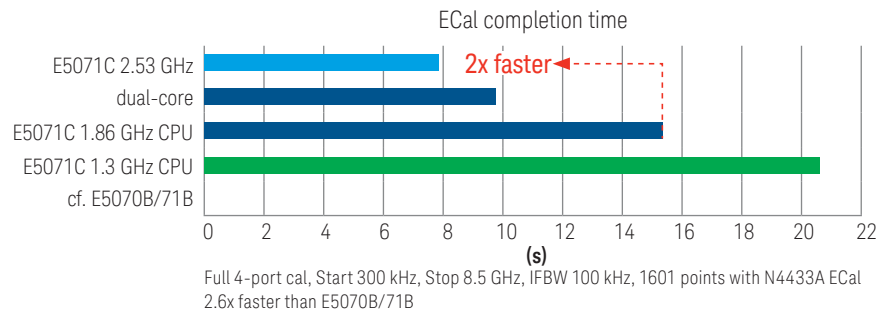

E5071C
Other
company's VNA

Measurement speed, E5071C vs. other company's RF VNA

Start 1 GHz , Stop 1.2 GHz, IFBW 100 kHz, 201 points, Full 2-port calibration, Display update OFF, RF range fixed mode: ON²

Hardware update:

- CPU: upgraded 1.86 GHz Intel Celeron single-core processor with 2.53 GHz Intel Core i7 dual-core processor
- Storage device: HDD (Hard disk drive) to SSD (Solid state drive)
- Upgrade kits available

1) Compared to E5071C with 1.3 GHz CPU which was shipped before Sep 2011

2) Other conditions: Refer to data sheet table 44

Keysight E5071C ENA Series Network Analyzer - Hardware Enhancement

Speed comparison vs. previous E5071C and E5070B/71B