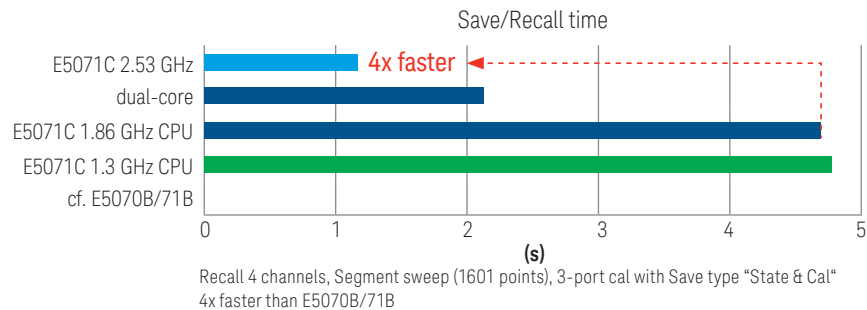

E5071C
Other
company's VNA

Measurement speed, E5071C vs. other company's RF VNA

Start 1 GHz , Stop 1.2 GHz, IFBW 100 kHz, 201 points, Full 2-port calibration, Display update OFF, RF range fixed mode: ON²

Hardware update:

- CPU: upgraded 1.86 GHz Intel Celeron single-core processor with 2.53 GHz Intel Core i7 dual-core processor
- Storage device: HDD (Hard disk drive) to SSD (Solid state drive)
- Upgrade kits available

1) Compared to E5071C with 1.3 GHz CPU which was shipped before Sep 2011

2) Other conditions: Refer to data sheet table 44

Keysight E5071C ENA Series Network Analyzer - Hardware Enhancement

Speed comparison vs. previous E5071C and E5070B/71B