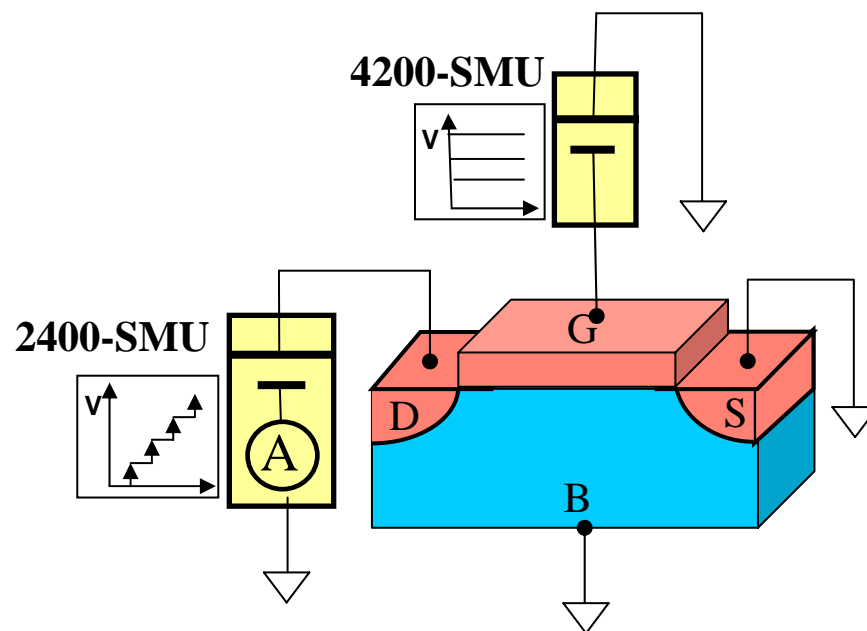

How to make 4200 work with 2400

Joey Gu

Keithley Instruments

Shanghai Office

KEITHLEY

Measurement Setup

KEITHLEY

Common Ground 1

2400-SMU
Signal Cable

4200-SMU
Signal Cable

Common
Ground

KEITHLEY

Common Ground 2

KEITHLEY

Cable You Needs

KEITHLEY

Blue: 4200+2400
Red: 4200