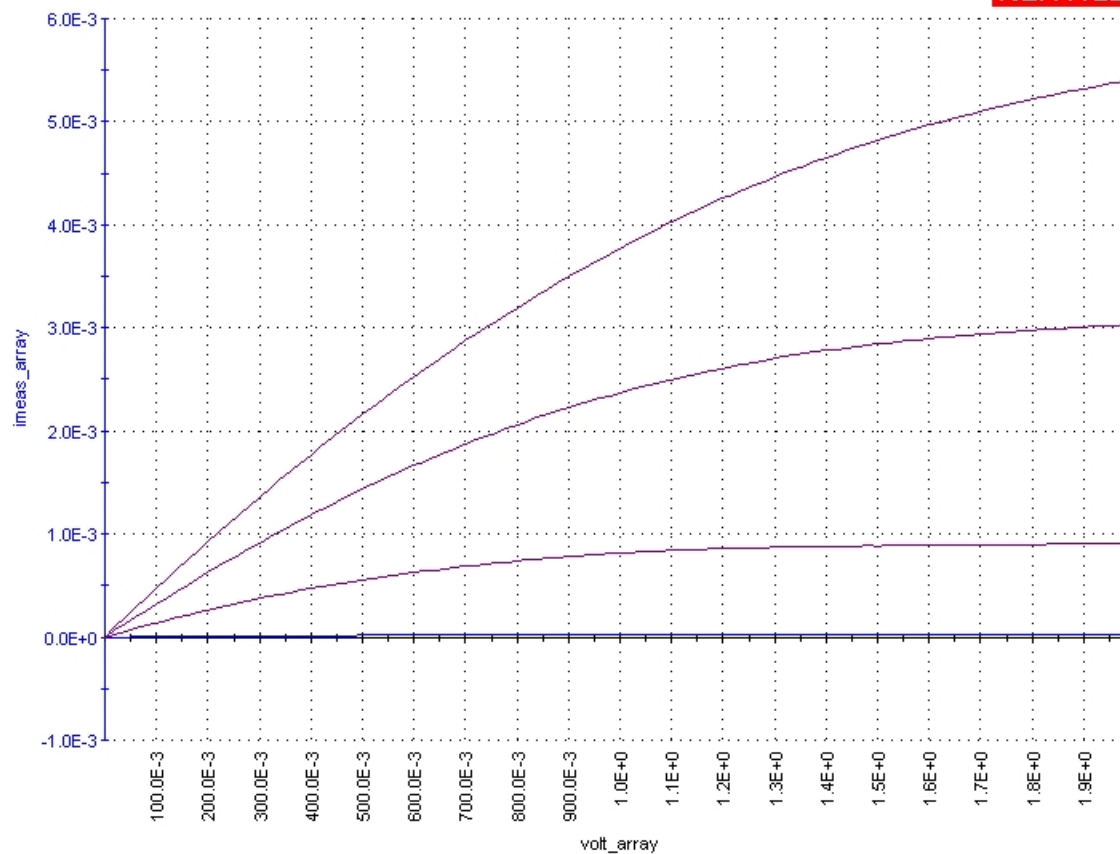

2400-SMU
Signal Cable

4200-SMU
Signal Cable

Common
Ground

KEITHLEY

Common Ground 2

KEITHLEY

Cable You Needs

KEITHLEY

A GREATER MEASURE OF CONFIDENCE

Measurement Result

08/18/2008 07:17:01

KEITHLEY

KEITHLEY

A GREATER MEASURE OF CONFIDENCE

Data Correlation

08/18/2008 23:05:19

Blue: 4200+2400
Red: 4200