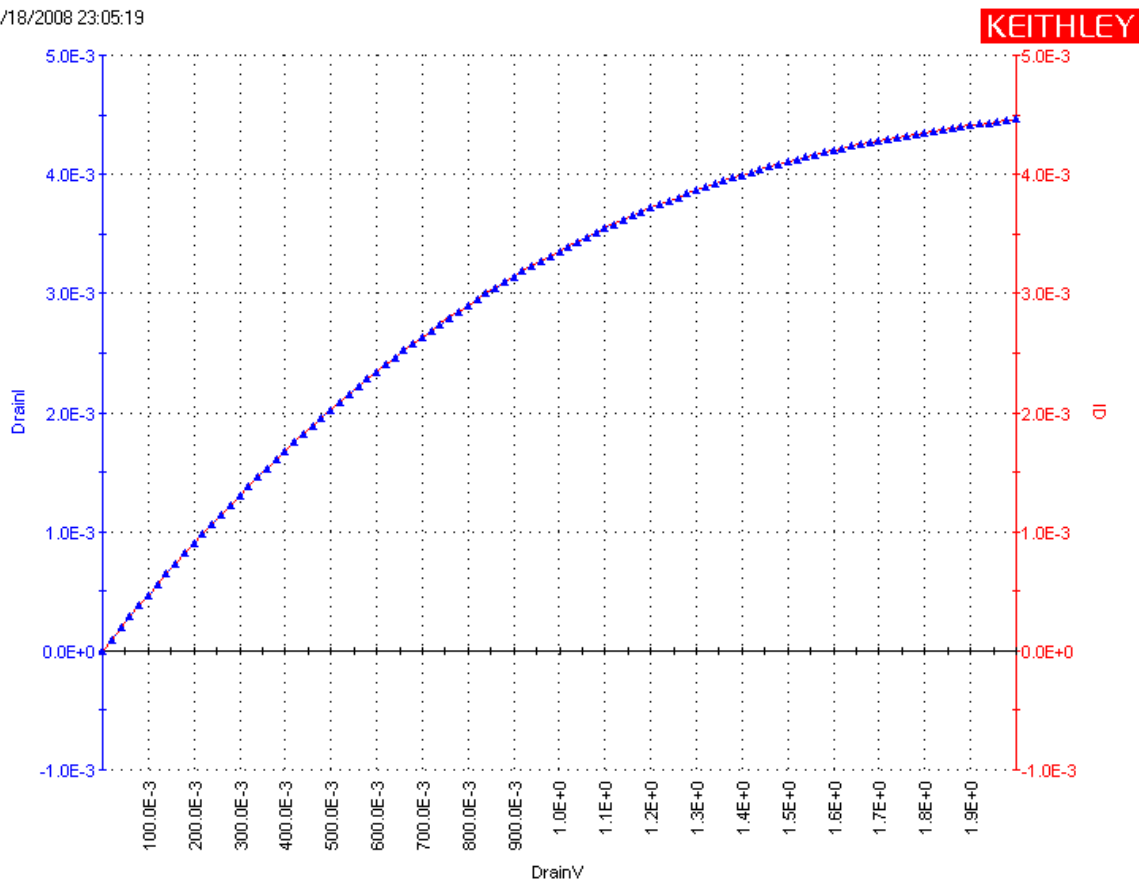

A GREATER MEASURE OF CONFIDENCE

Measurement Result

08/18/2008 07:17:01

KEITHLEY

KEITHLEY

A GREATER MEASURE OF CONFIDENCE

Data Correlation

08/18/2008 23:05:19

Blue: 4200+2400
Red: 4200