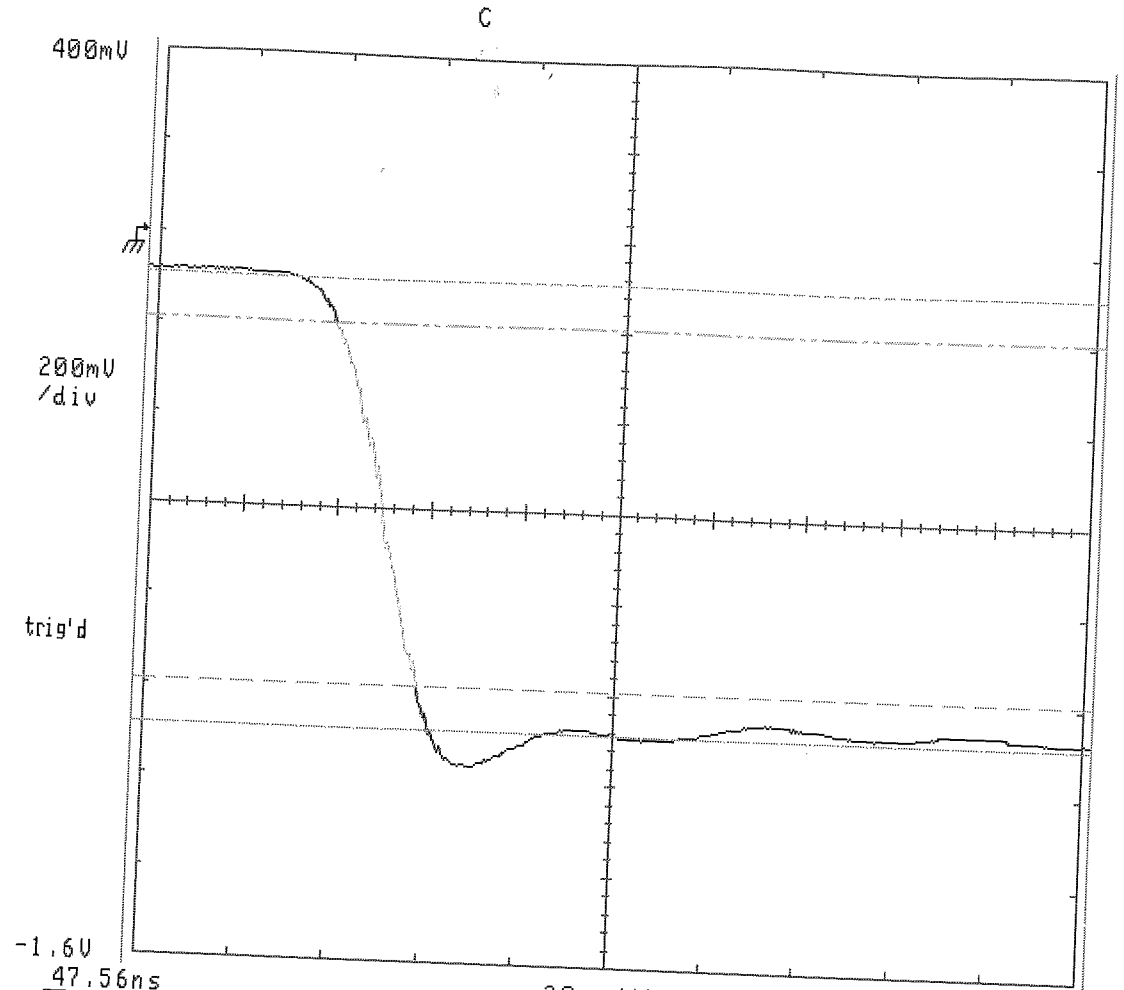

47.03ns					47.33ns
Rise	Frequency	Peak-Peak	Measurements	Main Size	
27.70 ps	error	1.1241 V		30ps/div	
				Main Pos	
				47.18036ns	
Fall	Over Shoot	Amplitude	Compare & References	Remove/Clr	Pan/Zoom
error	4.9646 %	1.0632 V		Trace 1	Off
				Avg(M3)	
				Main	

Hardcopy complete

47.56ns			30ps/div		47.86ns
Rise error	Frequency error	Peak-Peak 1.0880 U	Measurements	Main Size 30ps/div Main Pos 47.71136ns	Pan/Zoom Off
Fall 29.38 ps	Over Shoot 1.1600 %	Amplitude 994.09 mV	Compare & References	Remove/Clr Trace 1 Avg(M3) Main	