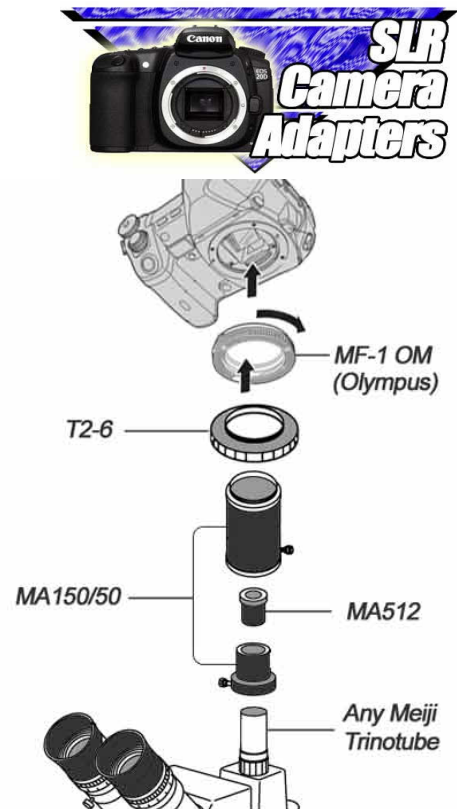

The components listed below will allow you to mount your **35mm film or digital** SLR camera on any of our trinocular model microscopes.

For those of you using consumer grade digital still cameras, you can find adapters for your camera [HERE](#).

Those of you using [digital SLR's](#), you'll find the adapters listed below on this page.

35mm Photomicroscopy

You will need three components to attach a 35mm camera body onto a trinocular tube:

1) The appropriate T-2 adapter ring for your SLR camera body: