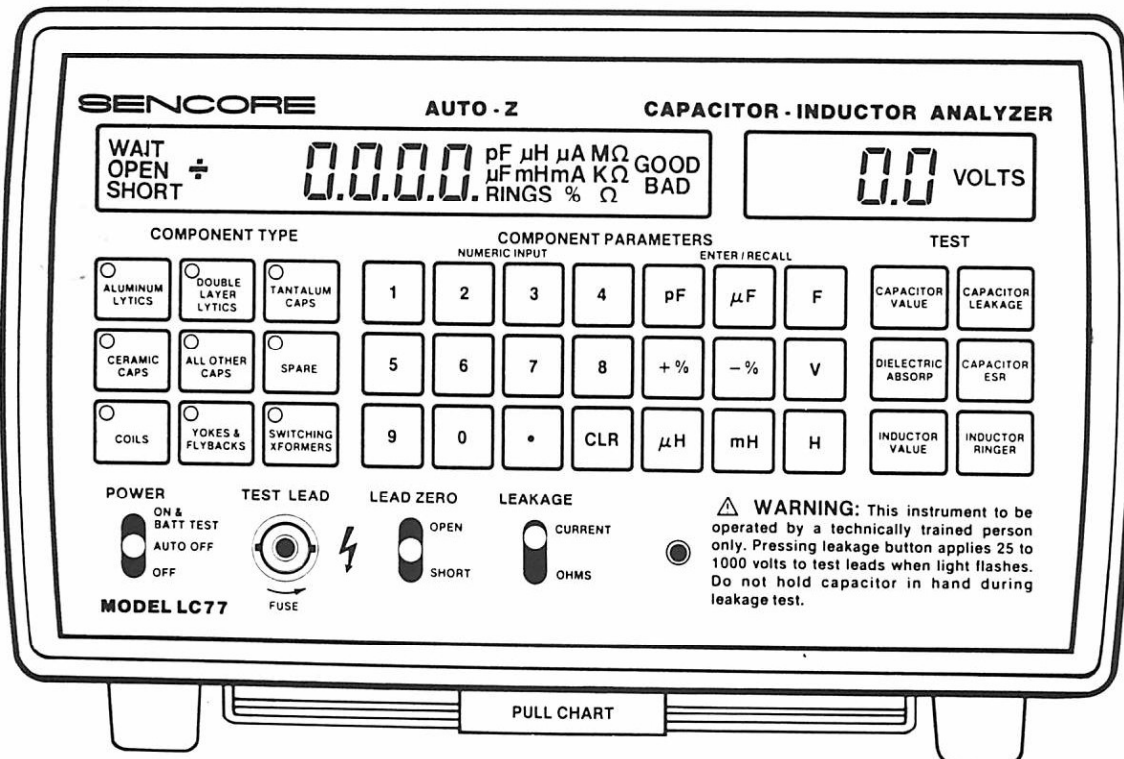

## "AUTO-Z"

# CAPACITOR — INDUCTOR ANALYZER

Operation, Application, and Maintenance Manual

**SENCORE**  
 3200 Sencore Drive, Sioux Falls, SD 57107