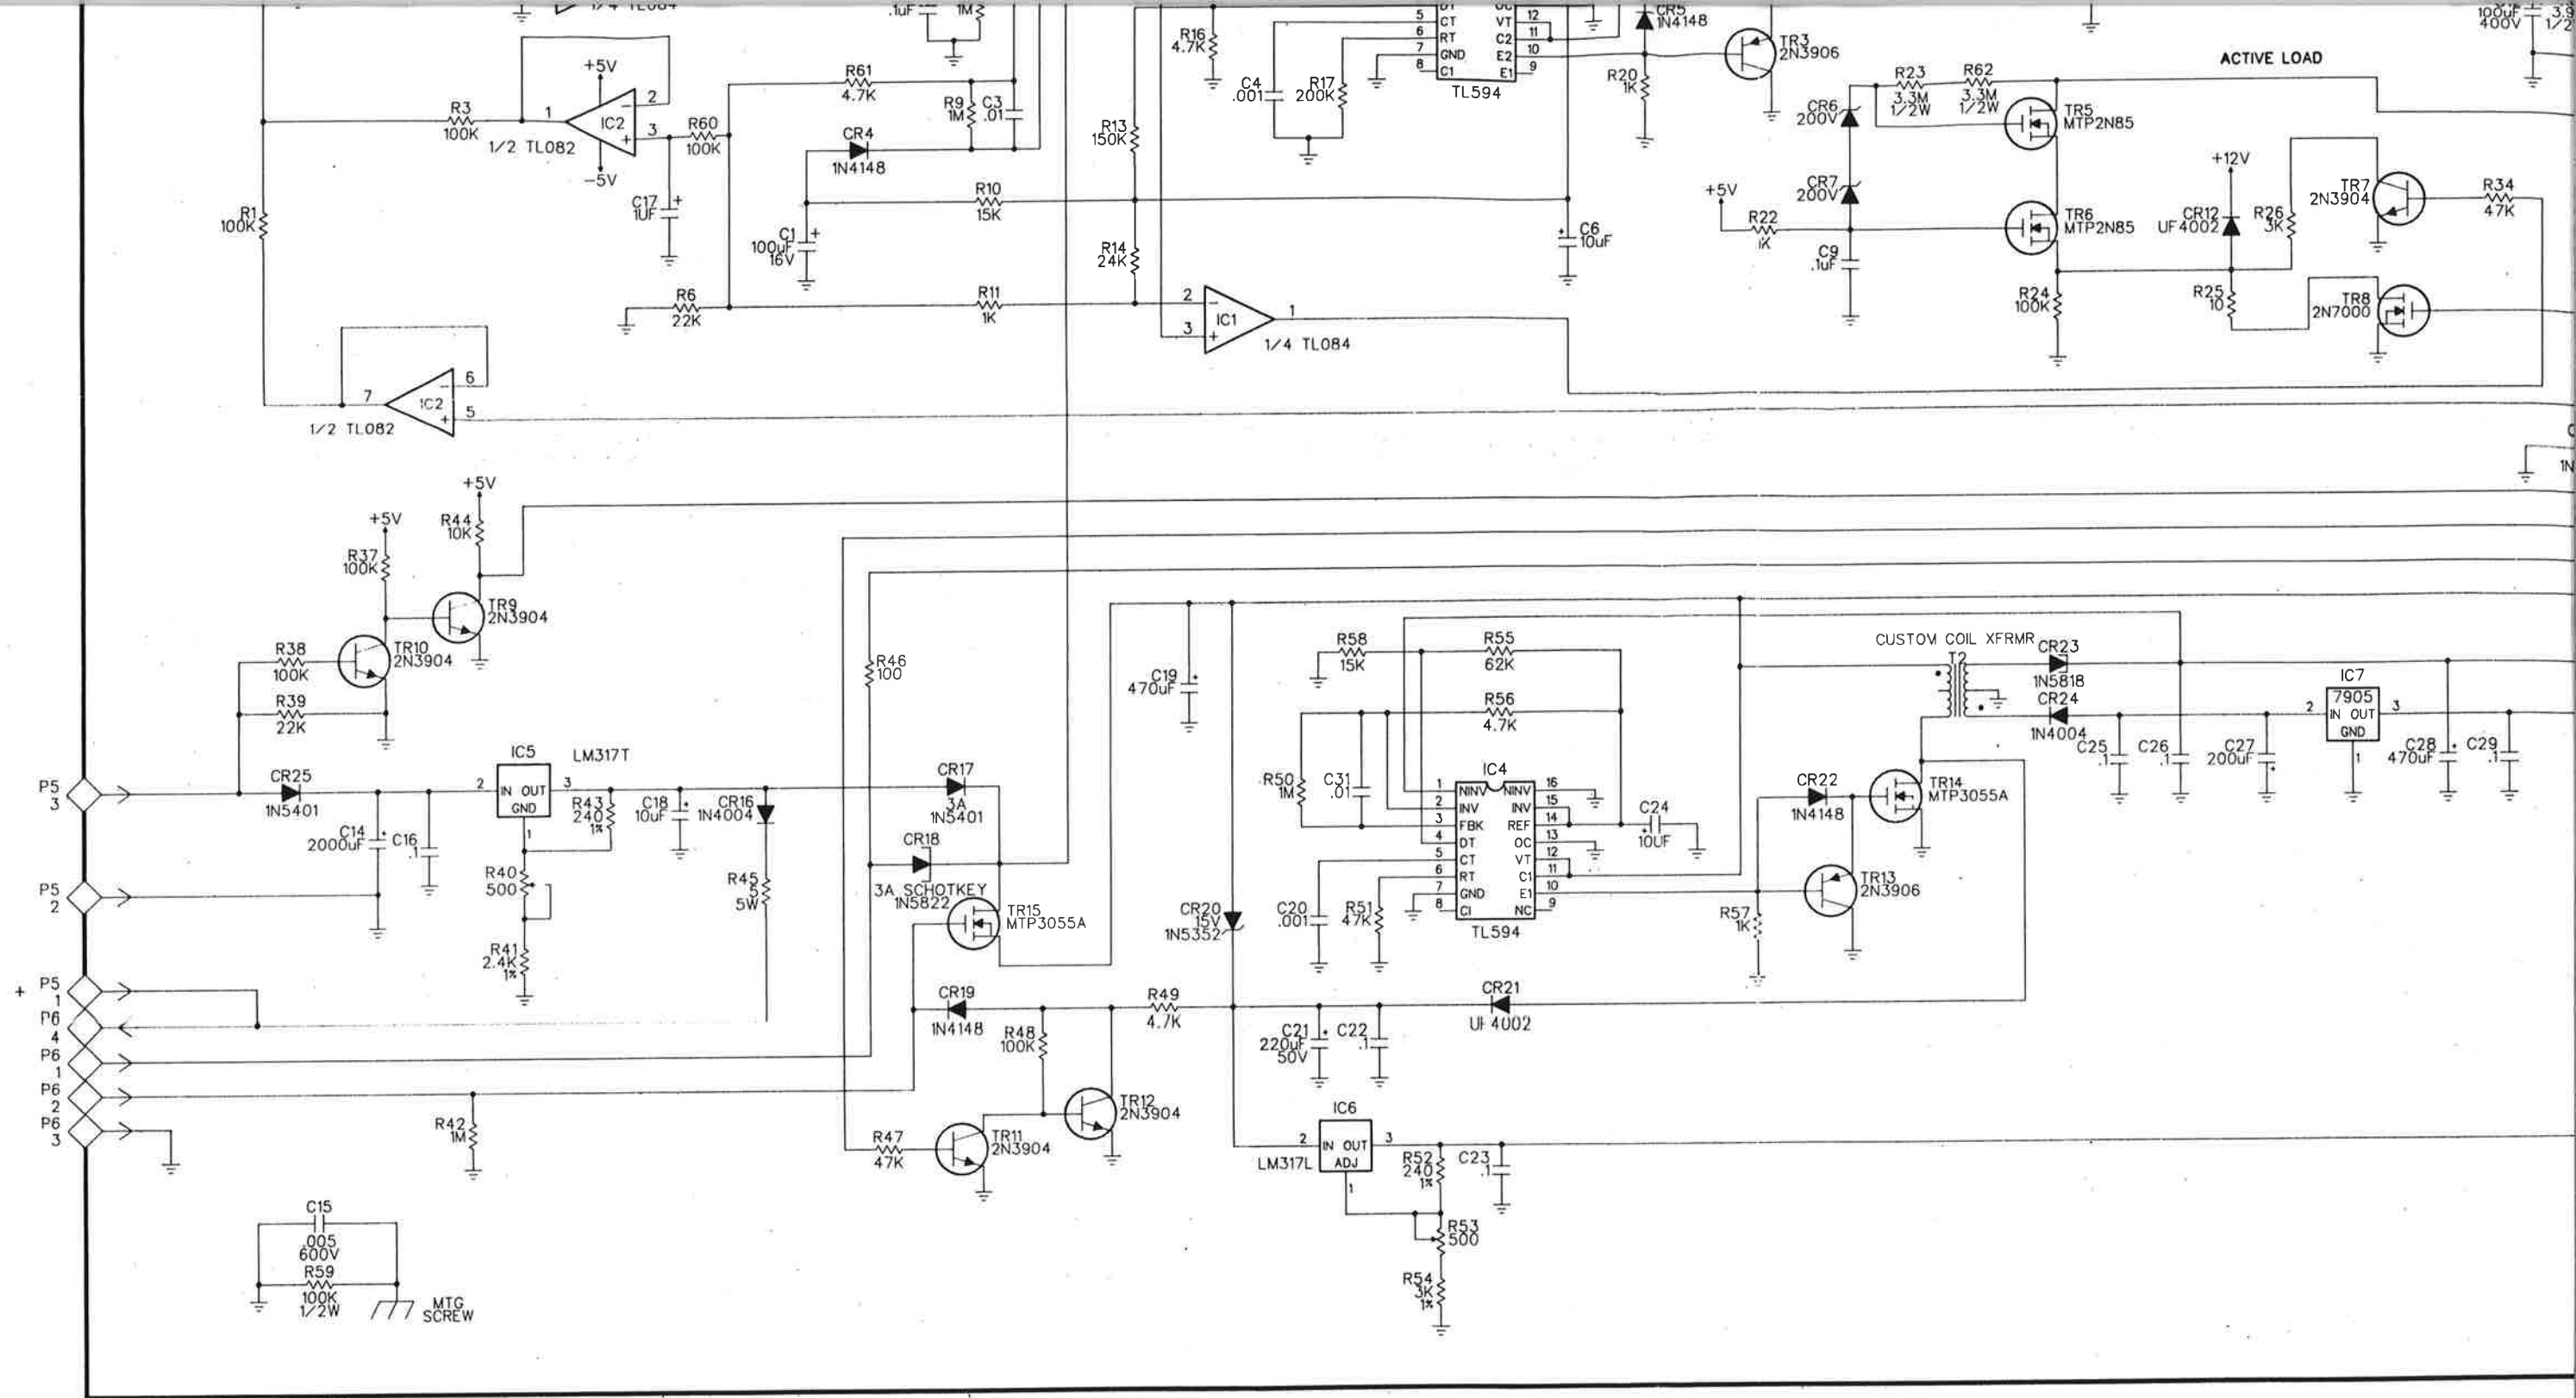

This sheet includes board numbers 2000 and 3000.

Toll Free 1-800-SENSCORE
SENSCORE
 innovatively designed
 with your time in mind.
 3200 Sencore Drive
 Sioux Falls, SD 57107
 Call Collect 605-339-0100 In SD

P3
 3
 P3
 2
 P3
 1
 LEAKAGE VOLTAGE OUTPUT

P1
 2
 P1
 1
 P4
 1
 P4
 3
 P4
 8
 P4
 6
 P4
 2
 P4
 5
 P4
 4
 D/A CONTROL
 LINE SYNC
 AUTO OFF
 BATTERY MONITOR
 +12V
 GND
 +5V
 -5V

LC77 LEAKAGE SUPPLY
43B314
3000 BOARD

- P1 2
- P1 1
- P4 1
- P4 3
- P4 8
- P4 6
- P4 2
- P4 5
- P4 4

D/A CONTROL
 LINE SYNC
 AUTO OFF
 BATTERY MONITOR
 +12V
 GND
 +5V
 -5V

P4 7 +18V

USE BOARD 43B314:A

11/18/86

Toll Free 1-800-SENCOA
 3200 Sencora Drive
 Sioux Falls, SD 57107
 Call Collect 605-339-0101