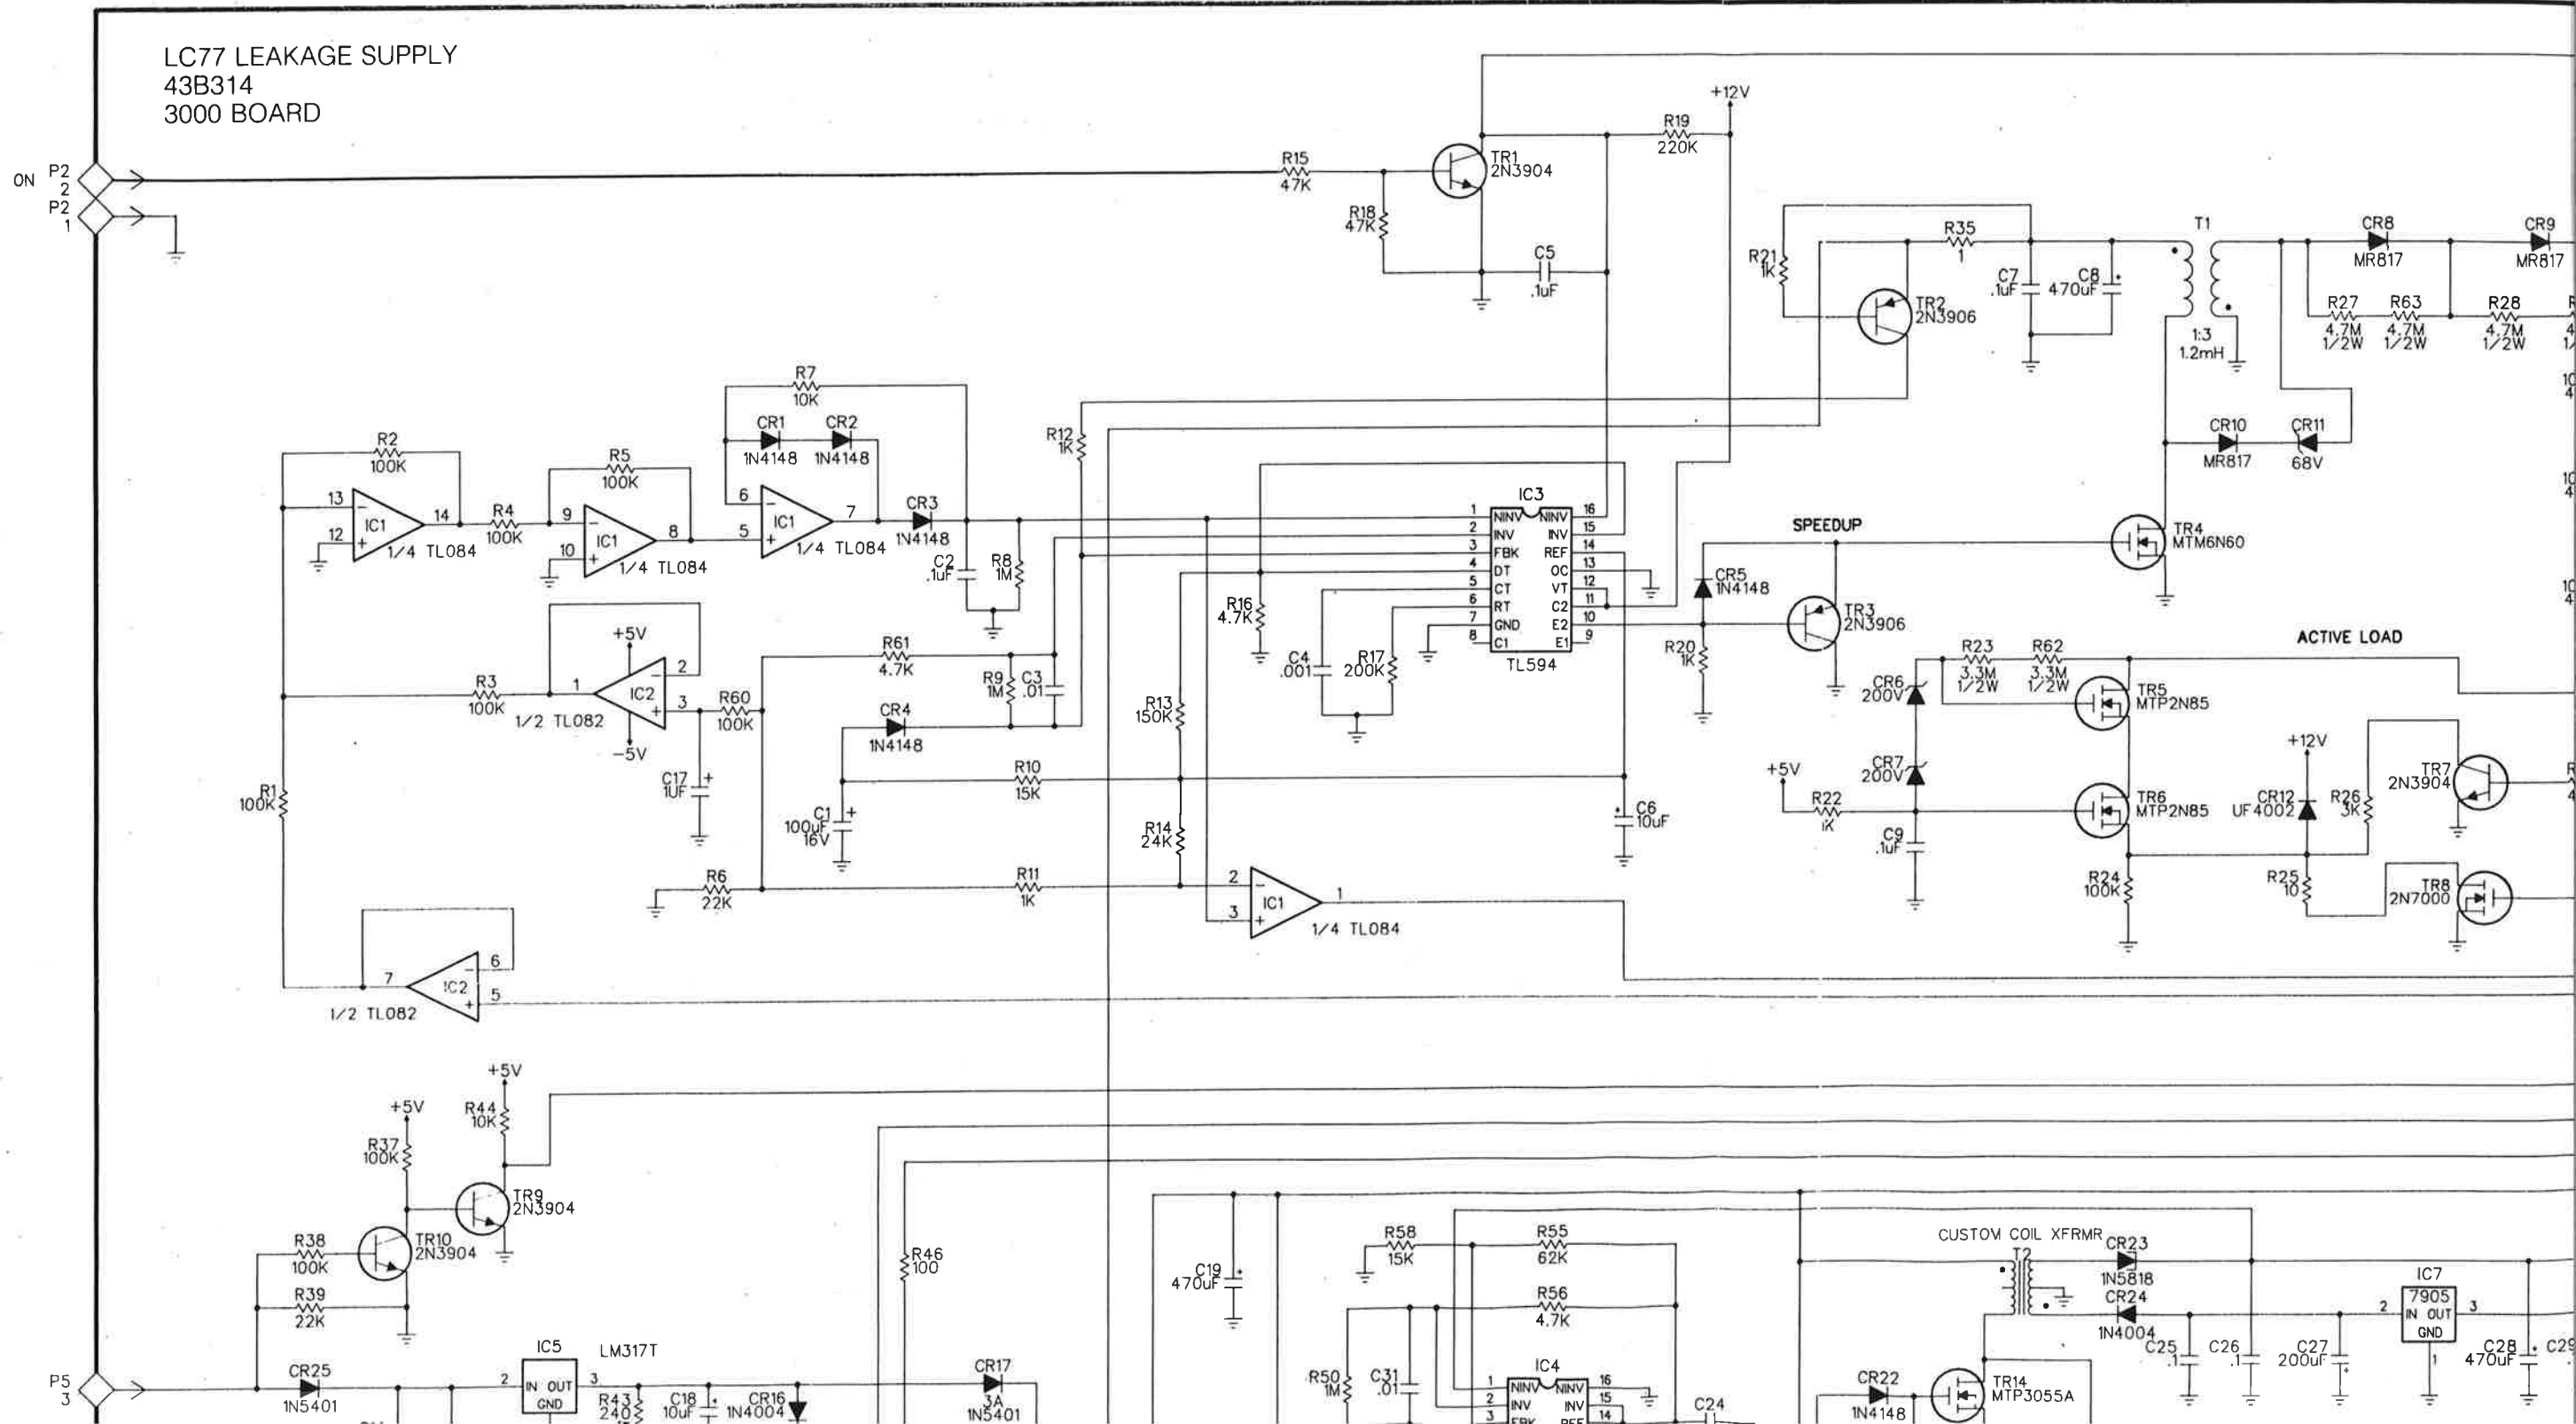

This sheet includes board numbers 2000 and 3000.

Toll Free 1-800-SENSCORE
SENSCORE
 innovatively designed
 with your time in mind.
 3200 Sencore Drive
 Sioux Falls, SD 57107
 Call Collect 605-339-0100 In SD

P3
 3
 P3
 2
 P3
 1
 LEAKAGE VOLTAGE OUTPUT

P1
 2
 P1
 1
 P4
 1
 P4
 3
 P4
 8
 P4
 6
 P4
 2
 P4
 5
 P4
 4
 D/A CONTROL
 LINE SYNC
 AUTO OFF
 BATTERY MONITOR
 +12V
 GND
 +5V
 -5V

LC77 LEAKAGE SUPPLY
43B314
3000 BOARD

- P1 2
- P1 1
- P4 1
- P4 3
- P4 8
- P4 6
- P4 2
- P4 5
- P4 4

D/A CONTROL
 LINE SYNC
 AUTO OFF
 BATTERY MONITOR
 +12V
 GND
 +5V
 -5V

P4 7 +18V

USE BOARD 43B314:A

11/18/86

Toll Free 1-800-SENCOA
 3200 Sencora Drive
 Sioux Falls, SD 57107
 Call Collect 605-339-0101

3000 BOARD — LEAKAGE SUPPLY