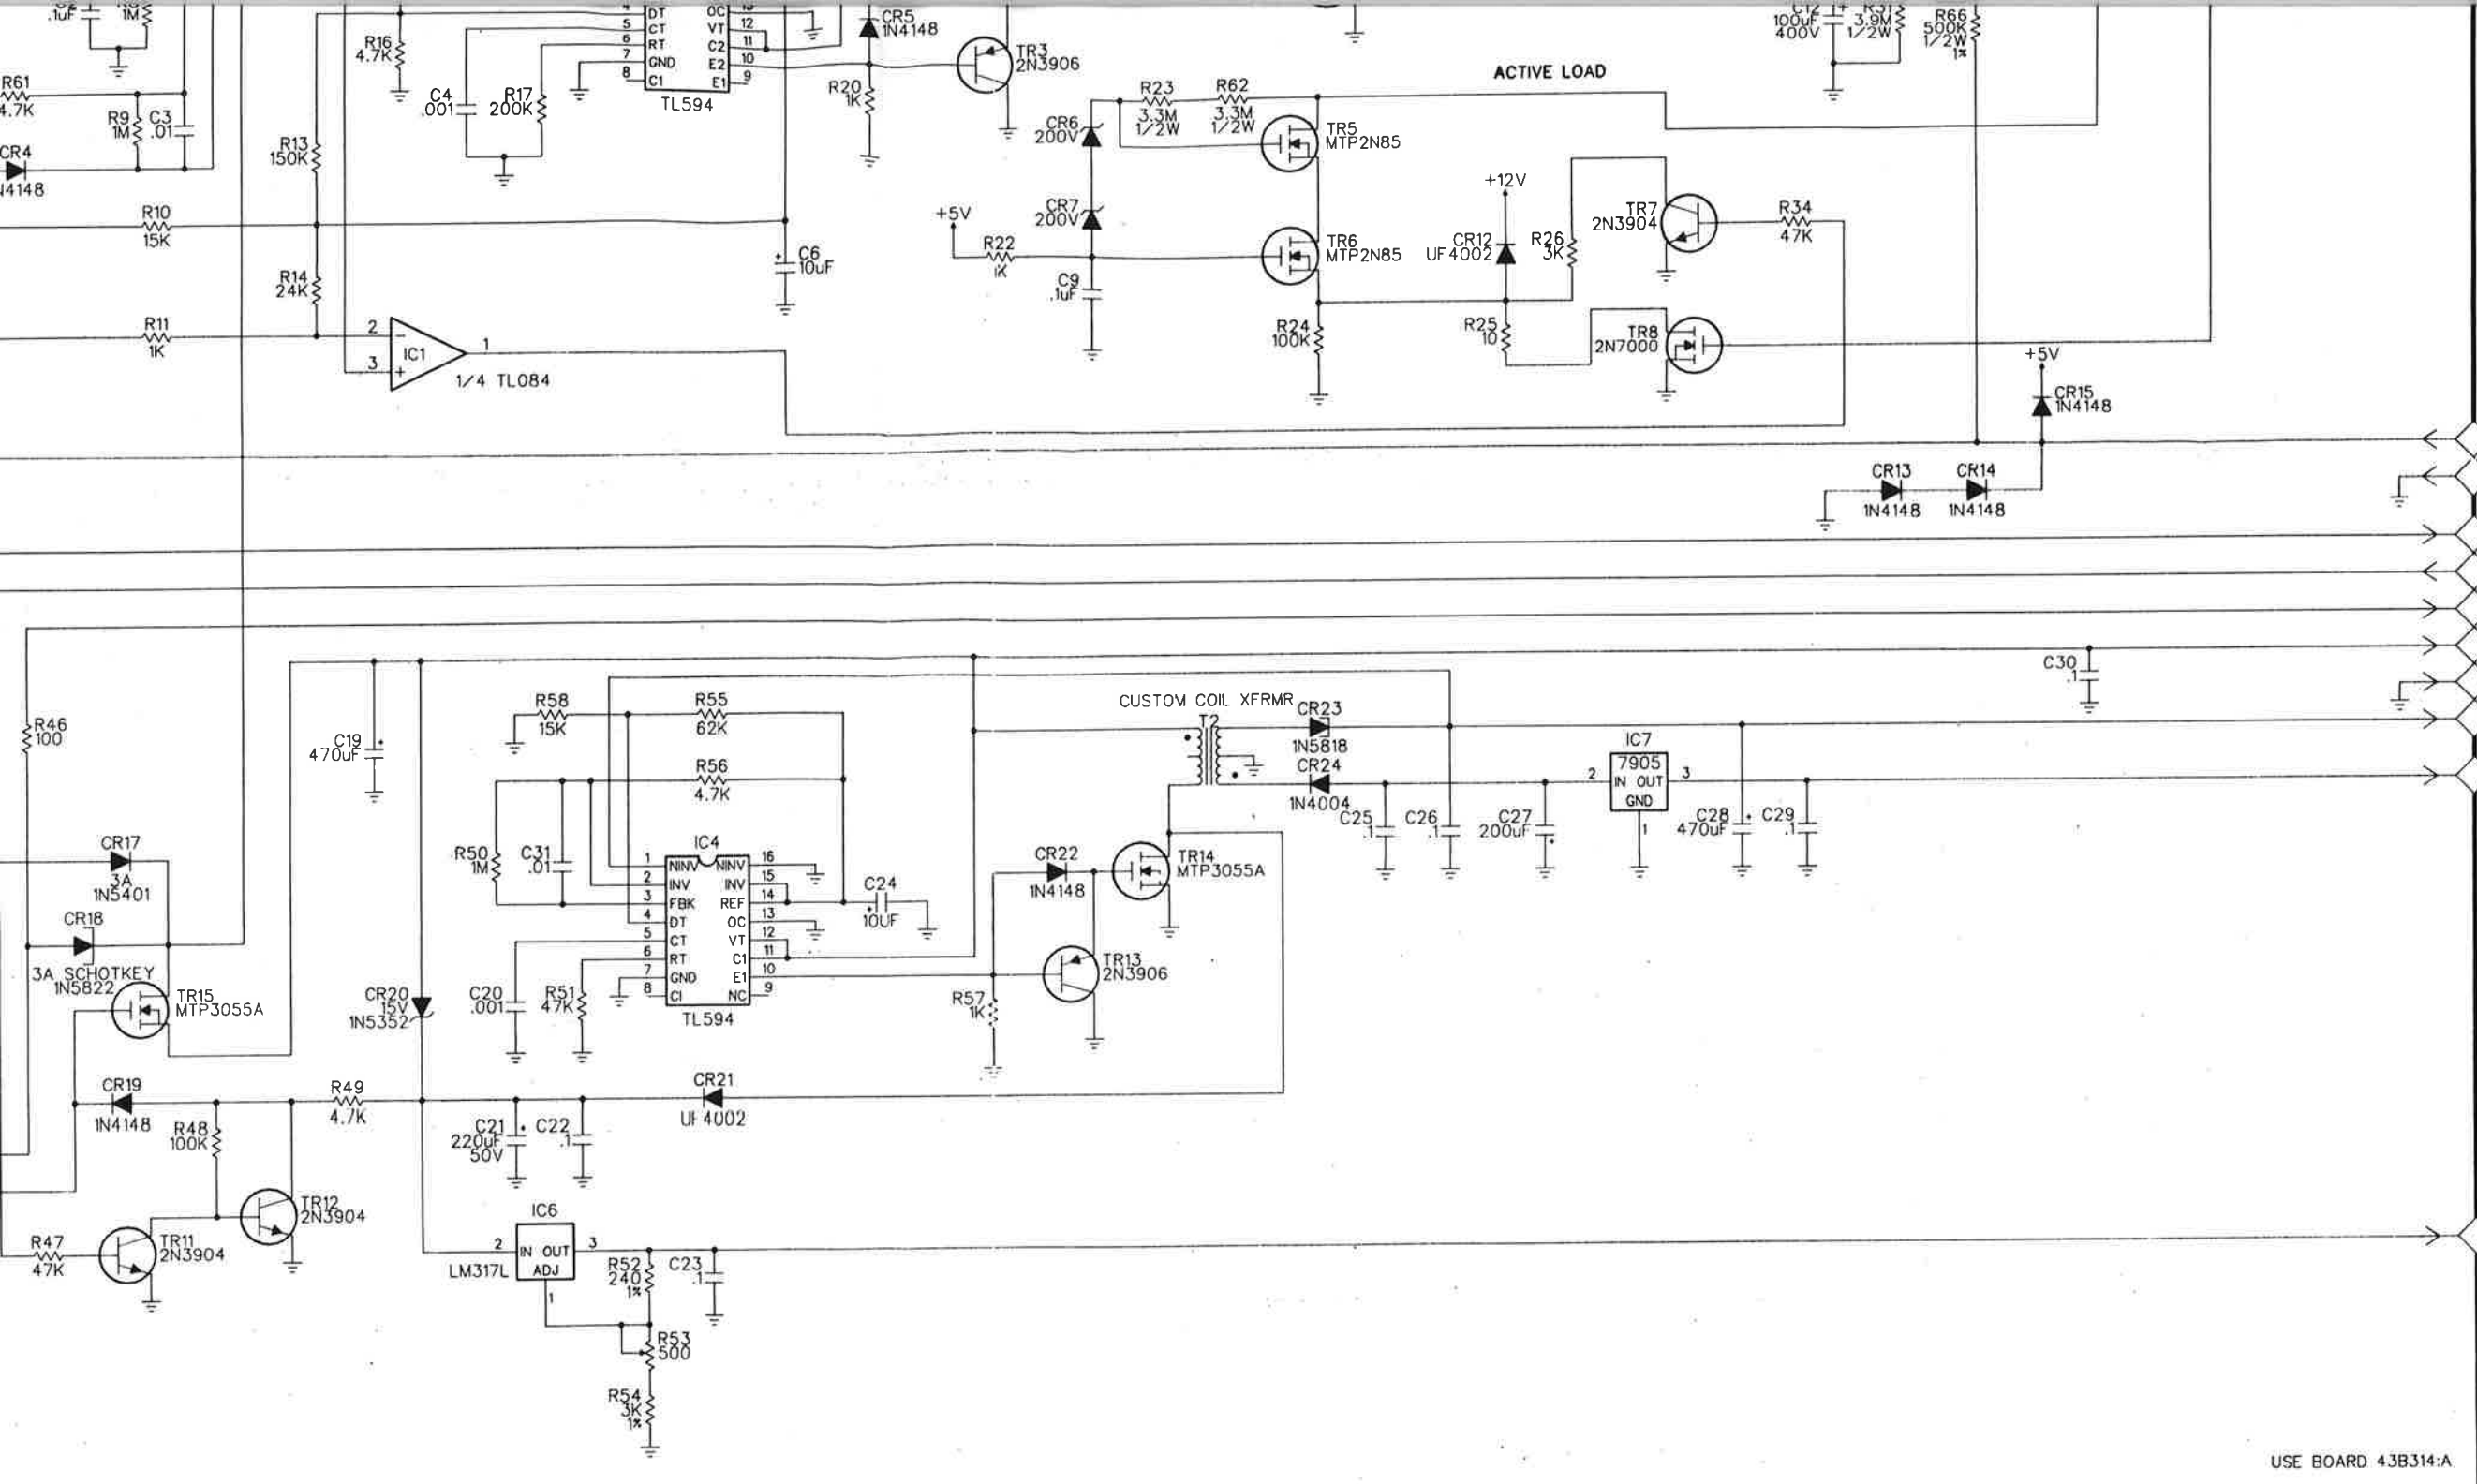

This sheet includes board numbers 2000 and 3000.

Toll Free 1-800-SENSCORE
SENSCORE
 innovatively designed
 with your time in mind.
 3200 Sencore Drive
 Sioux Falls, SD 57107
 Call Collect 605-339-0100 In SD

P3
 3
 P3
 2
 P3
 1
 LEAKAGE VOLTAGE OUTPUT

P1
 2
 P1
 1
 P4
 1
 P4
 3
 P4
 8
 P4
 6
 P4
 2
 P4
 5
 P4
 4
 D/A CONTROL
 LINE SYNC
 AUTO OFF
 BATTERY MONITOR
 +12V
 GND
 +5V
 -5V

LC77 LEAKAGE SUPPLY
43B314
3000 BOARD

- P1 2
- P1 1
- P4 1
- P4 3
- P4 8
- P4 6
- P4 2
- P4 5
- P4 4

D/A CONTROL
 LINE SYNC
 AUTO OFF
 BATTERY MONITOR
 +12V
 GND
 +5V
 -5V

P4 7 +18V

USE BOARD 43B314:A

11/18/86

Toll Free 1-800-SENCOA
 3200 Sencora Drive
 Sioux Falls, SD 57107
 Call Collect 605-339-0101

3000 BOARD — LEAKAGE SUPPLY