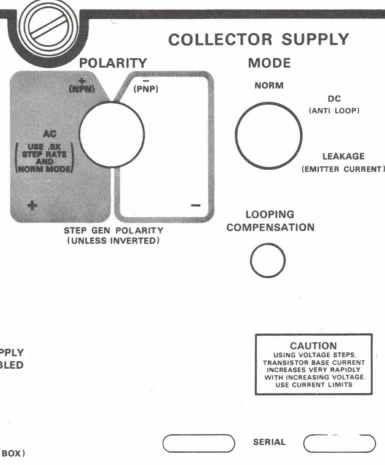

STEP GEN OUTPUT EXT BASE OR EMIT INPUT GROUND