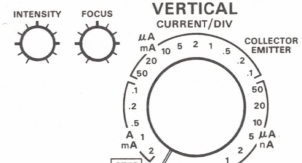

STEP GEN OUTPUT EXT BASE OR EMIT INPUT GROUND