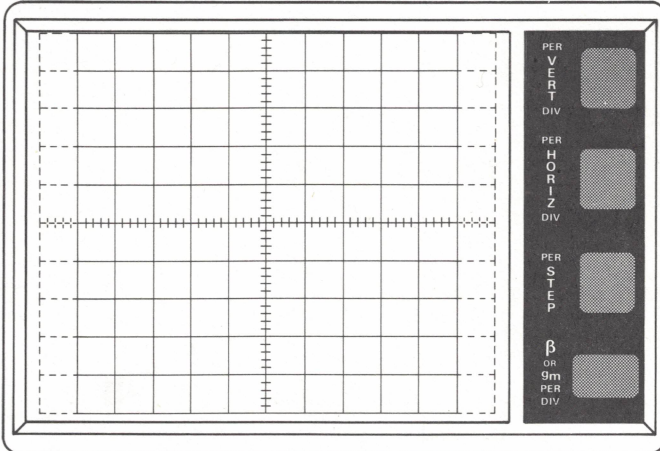

TEST SET-UP CHART TYPE 576

TYPE 576 CURVE TRACER
TEKTRONIX, INC. PORTLAND, OREGON, U.S.A.

CAMERA POWER GRATICULE ILLUM READOUT ILLUM