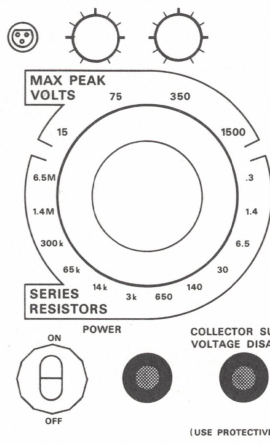

STEP GEN OUTPUT EXT BASE OR EMIT INPUT GROUND