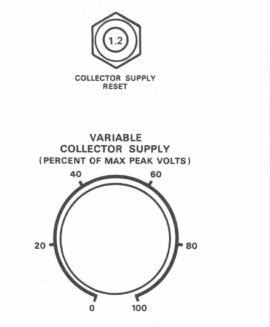

STEP GEN OUTPUT EXT BASE OR EMIT INPUT GROUND