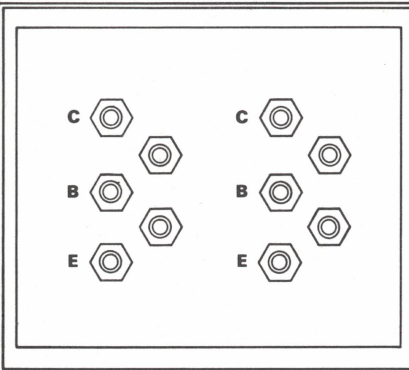

STEP GEN OUTPUT EXT BASE OR EMIT INPUT GROUND