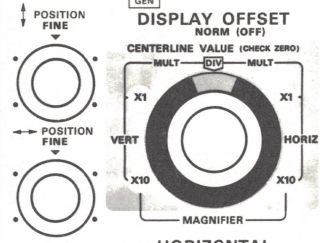

STEP GEN OUTPUT EXT BASE OR EMIT INPUT GROUND