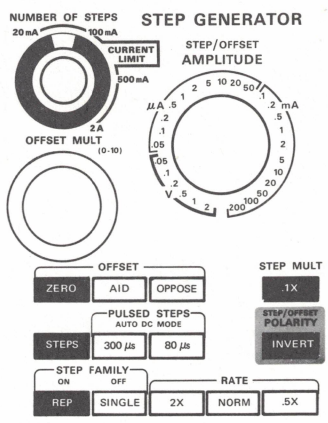

STEP GEN OUTPUT EXT BASE OR EMIT INPUT GROUND