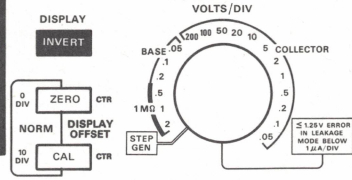

STEP GEN OUTPUT EXT BASE OR EMIT INPUT GROUND