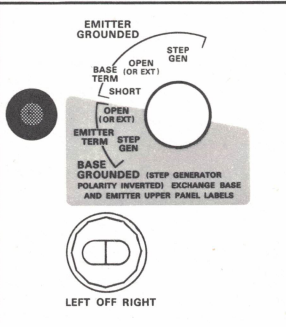

STEP GEN OUTPUT EXT BASE OR EMIT INPUT GROUND