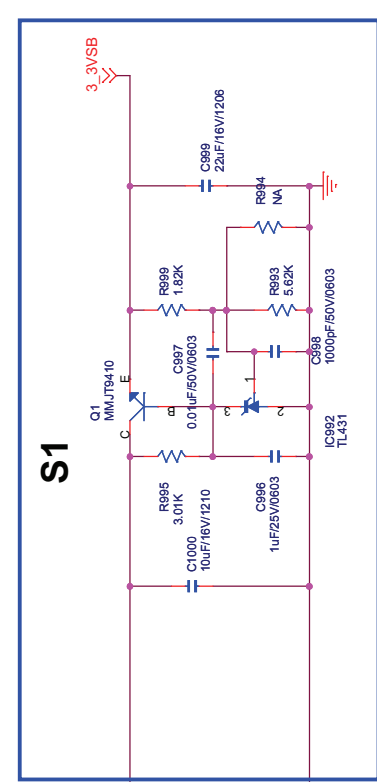

Title		STANDBY CONVERTER	
Size	Document Number	Rev	
B	PA-1122-1-ROHS	C	C
Date:	Wednesday, August 13, 2008	Sheet	10 of 15

- D894 PMEG4010BEA
- R1000
- 10

Title		STANDBY CONVERTER	
Size	Document Number	Rev	
B	PA-1122-1-ROHS	C	C
Date:	Wednesday, August 13, 2008	Sheet	10 of 15

- D894 PMEG4010BEA
- R1000
- 10