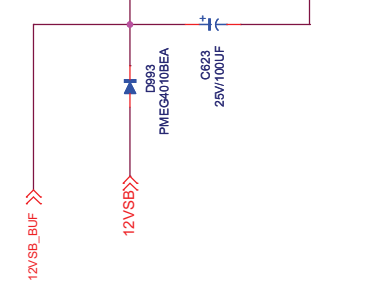

Title		STANDBY CONVERTER	
Size	Document Number	Rev	
B	PA-1122-1-ROHS	C	C
Date:	Wednesday, August 13, 2008	Sheet	10 of 15

- D894 PMEG4010BEA
- R1000
- 10

Title		STANDBY CONVERTER	
Size	Document Number	Rev	
B	PA-1122-1-ROHS	C	C
Date:	Wednesday, August 13, 2008	Sheet	10 of 15

- D894 PMEG4010BEA
- R1000
- 10