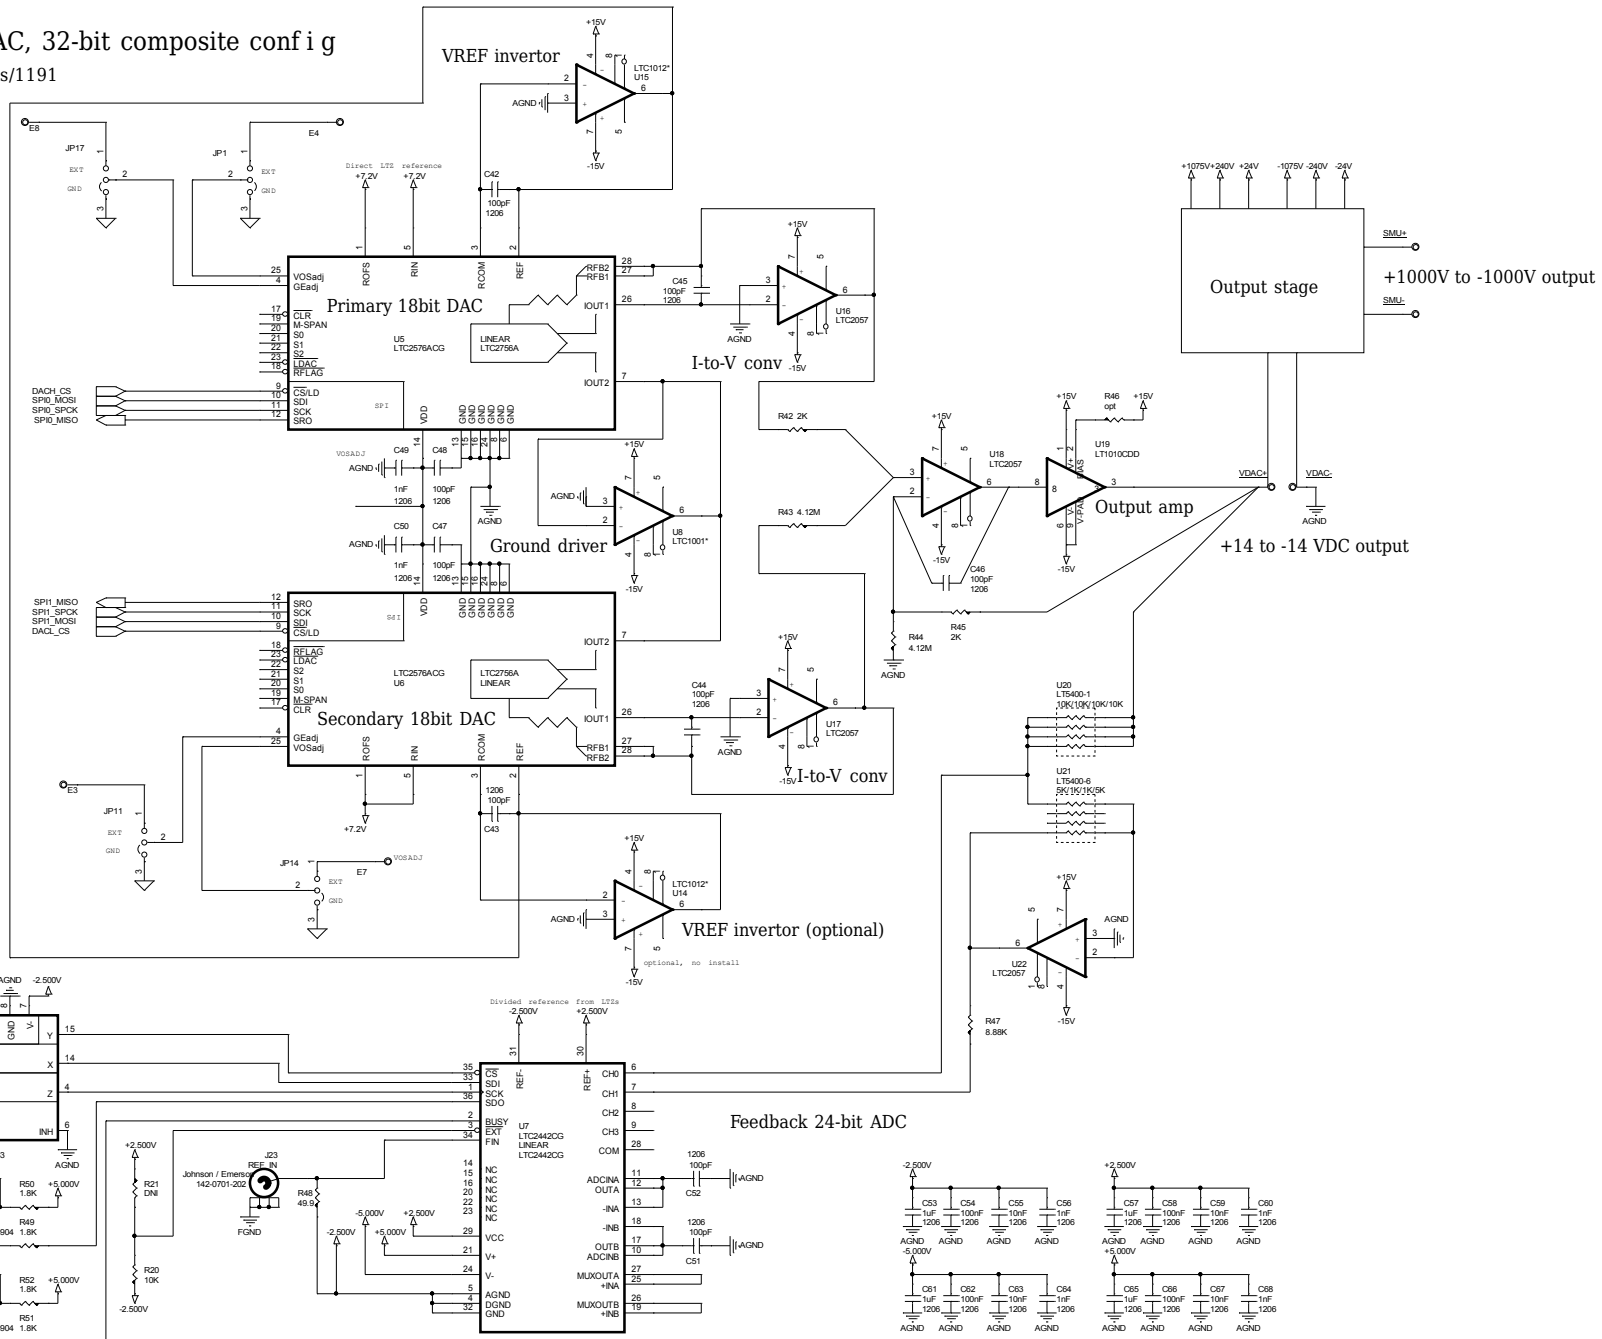

To ALTERA MAX CPLD

To ALTERA MAX CPLD

To ALTERA MAX CPLD

File	xDevs.com KX DAC		
Size	Document	Number	Rev
A2	http://dev.xdevs.com/issues/1191		0.0
Date:	Sunday, May 03, 2015	Sheet	1 of 1